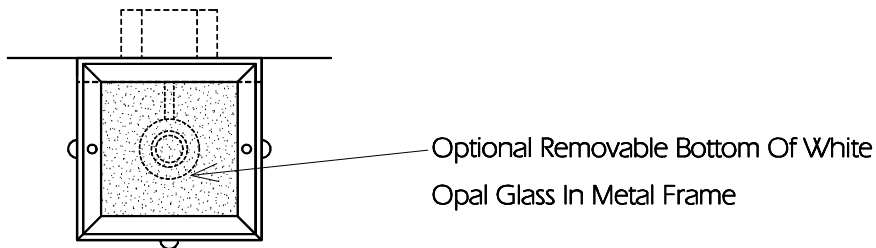

TOP

FRONT

SIDE

BOTTOM

This Fixture Is Full Cut-Off & Fully Shielded

**TWO HILLS STUDIO®**

Fine Lighting & Decorative Metal Work [www.twohillsstudio.com](http://www.twohillsstudio.com)

2706 SOUTH LAMAR BOULEVARD AUSTIN, TEXAS 78704 512-707-7571 FAX 512-707-7524

**WALL SCONCE DL11**

Fixture Is Appropriate For:

- Wet Locations As Shown
- Damp Locations As Shown
- Dry Locations As Shown
- U.L. Approved