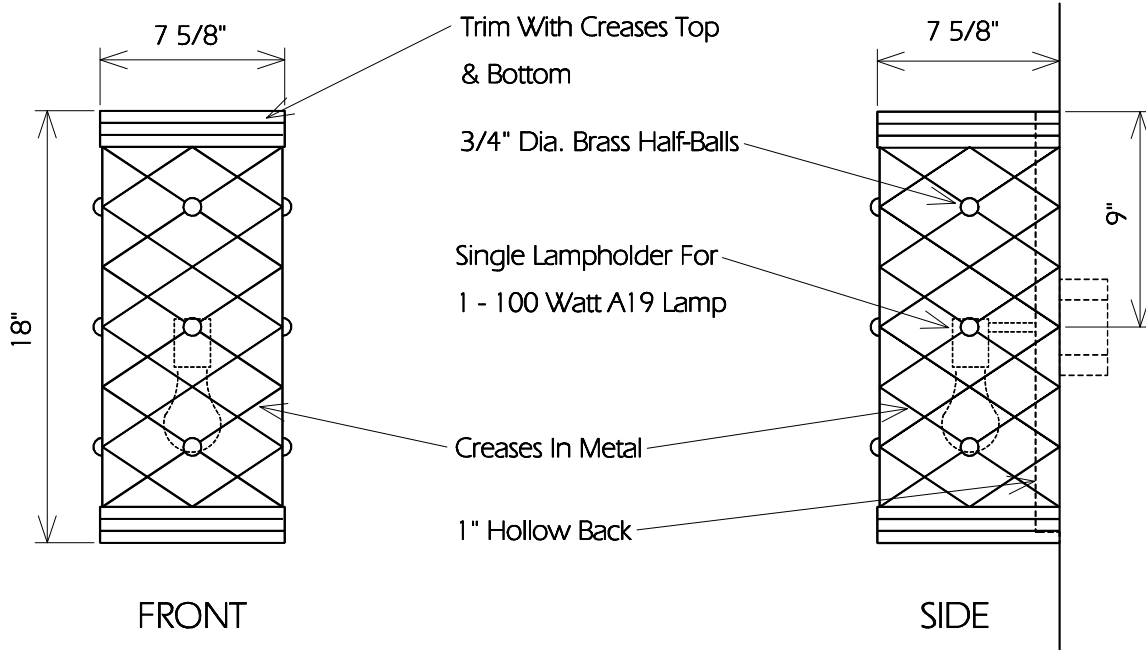

TOP

FRONT

SIDE

BOTTOM

This Fixture Is Full Cut-Off & Fully Shielded

**TWO HILLS STUDIO®**

Fine Lighting & Decorative Metal Work [www.twohillsstudio.com](http://www.twohillsstudio.com)

2706 SOUTH LAMAR BOULEVARD AUSTIN, TEXAS 78704 512-707-7571 FAX 512-707-7524

**WALL SCONCE DL11**

Fixture Is Appropriate For:

- Wet Locations As Shown
- Damp Locations As Shown
- Dry Locations As Shown
- U.L. Approved