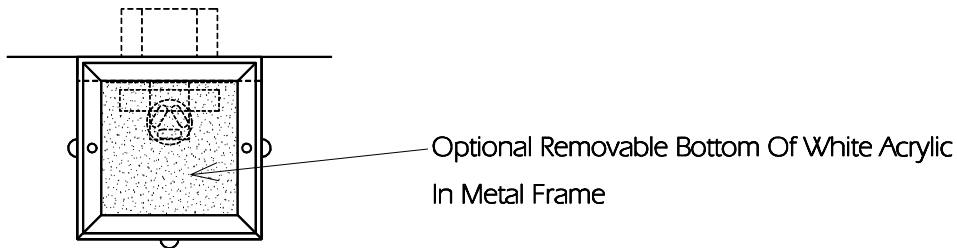

BOTTOM

This Fixture Is Full Cut-Off & Fully Shielded

TWO HILLS STUDIO®

Fine Lighting & Decorative Metal Work www.twohillsstudio.com

2706 SOUTH LAMAR BOULEVARD AUSTIN, TEXAS 78704 512-707-7571 FAX 512-707-7524

WALL SCONCE DL11

Fixture Is Appropriate For:

- ☐ Wet Locations As Shown
- ☐ Damp Locations As Shown
- ☐ Dry Locations As Shown
- ☐ U.L. Approved