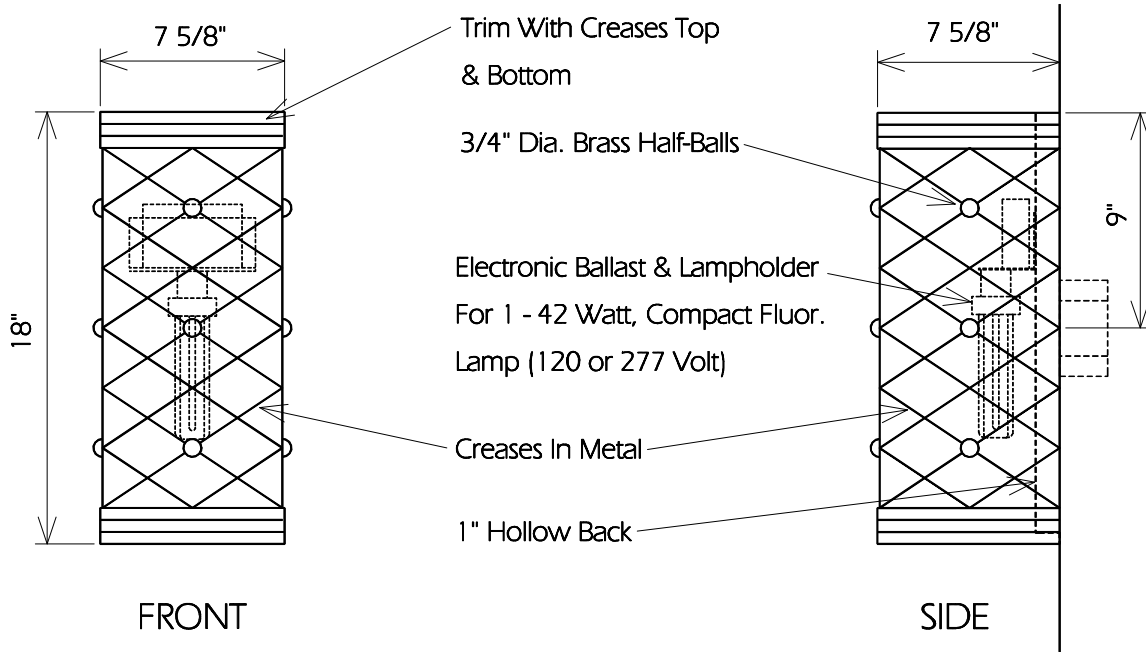

TOP

FRONT

SIDE

BOTTOM

This Fixture Is Full Cut-Off & Fully Shielded

TWO HILLS STUDIO®

Fine Lighting & Decorative Metal Work www.twohillsstudio.com

2706 SOUTH LAMAR BOULEVARD AUSTIN, TEXAS 78704 512-707-7571 FAX 512-707-7524

WALL SCONCE DL11

Fixture Is Appropriate For:

- Wet Locations As Shown
- Damp Locations As Shown
- Dry Locations As Shown
- U.L. Approved