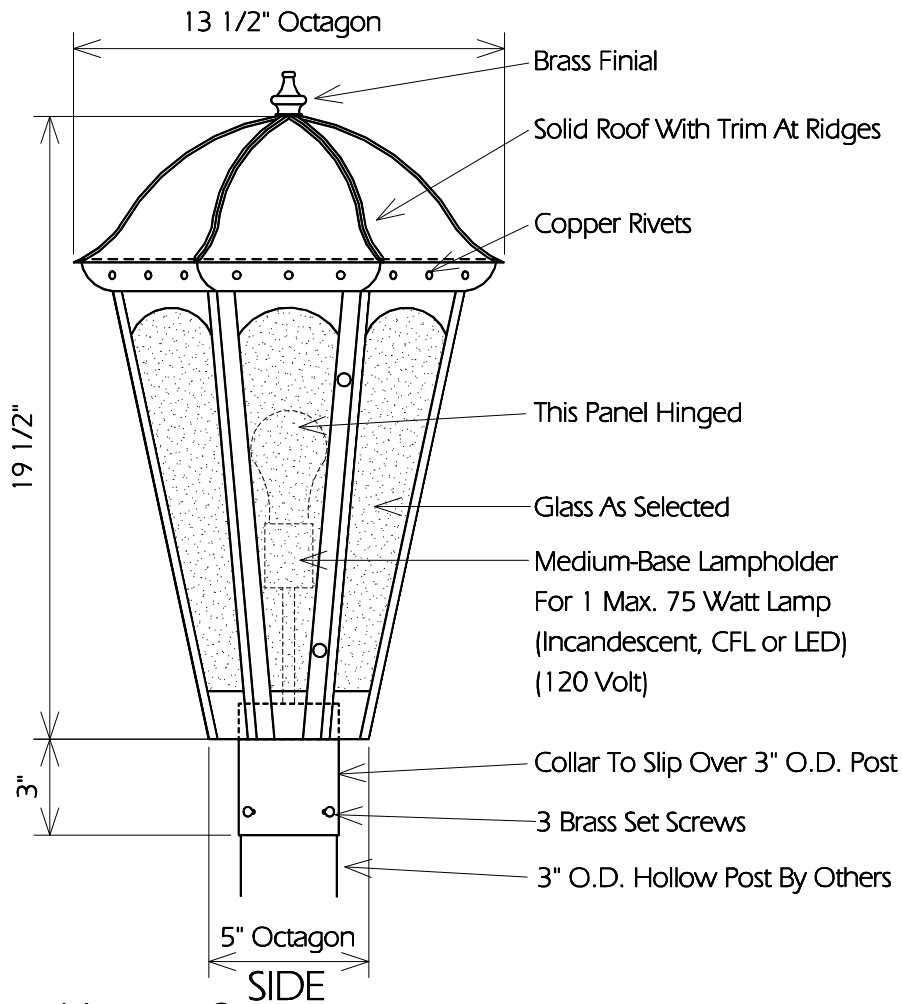

TOP

TWO HILLS STUDIO®

Fine Lighting & Decorative Metal Work www.twohillsstudio.com

2706 SOUTH LAMAR BOULEVARD AUSTIN, TEXAS 78704 512-707-7571 FAX 512-707-7524

POST LANTERN CPL23

Fixture Is Appropriate For:

- Wet Locations As Shown
- Wet Locations With Glass Or Solid Top Added
- Damp Locations As Shown
- Dry Locations As Shown
- U.L. Approved