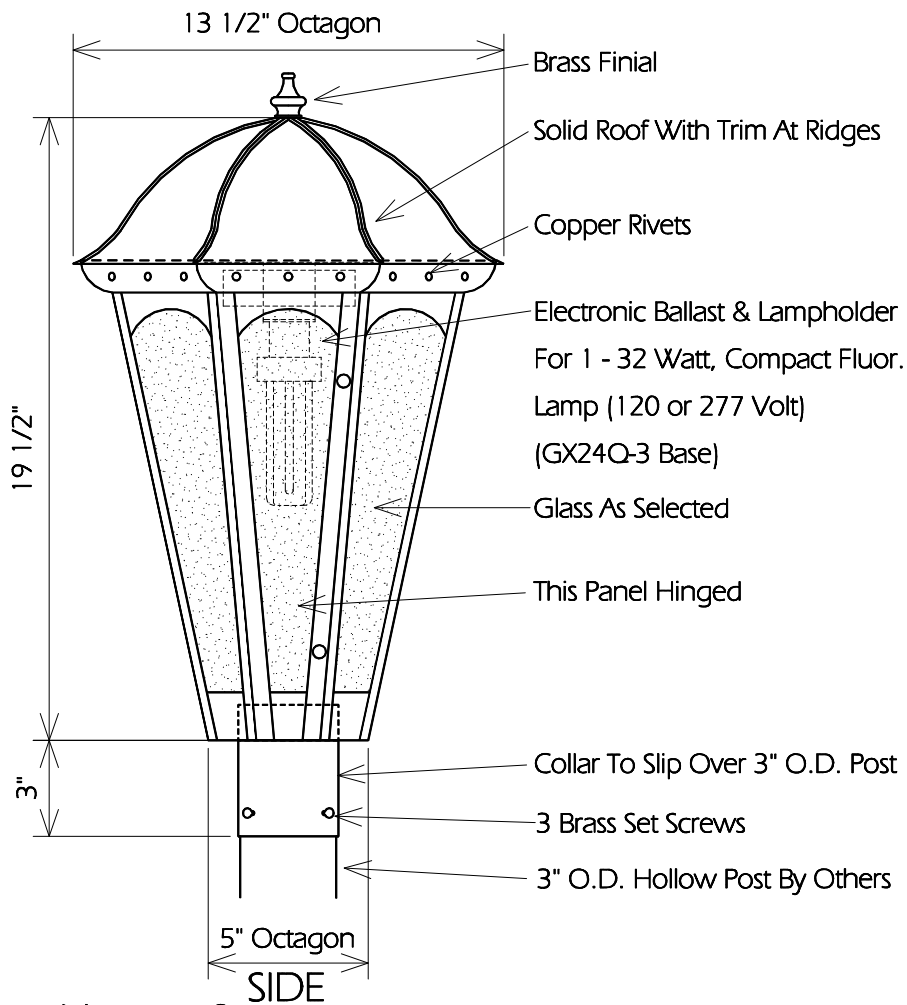

TOP

TWO HILLS STUDIO®

Fine Lighting & Decorative Metal Work www.twohillsstudio.com

2706 SOUTH LAMAR BOULEVARD AUSTIN, TEXAS 78704 512-707-7571 FAX 512-707-7524

POST LANTERN CPL23

Fixture Is Appropriate For:

- Wet Locations As Shown
- Wet Locations With Glass Or Solid Top Added
- Damp Locations As Shown
- Dry Locations As Shown
- U.L. Approved