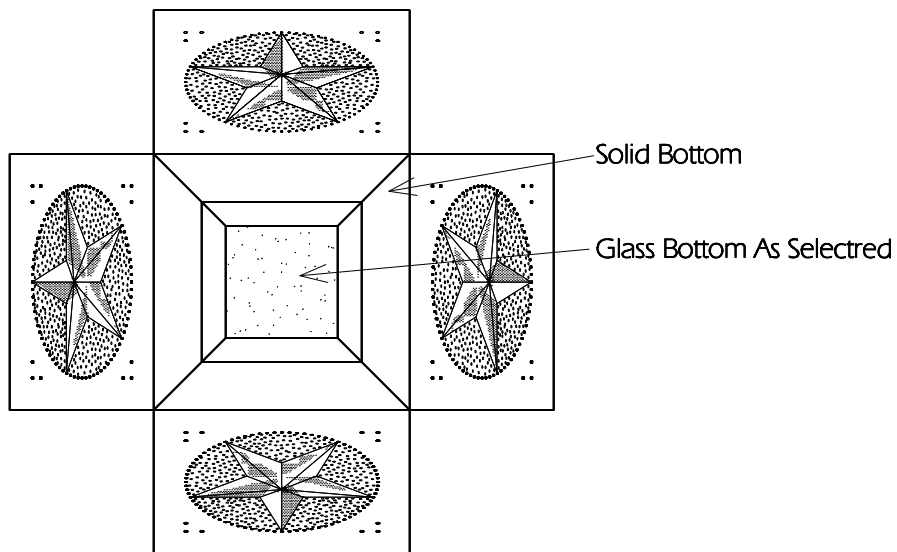

TYPICAL SIDE

BOTTOM

TWO HILLS STUDIO®

Fine Lighting & Decorative Metal Work www.twohillsstudio.com

2706 SOUTH LAMAR BOULEVARD AUSTIN, TEXAS 78704 512-707-7571 FAX 512-707-7524

HANGING LANTERN HL8

Fixture Is Appropriate For:

- ___ Wet Locations As Shown
- ___ Wet Locations With Glass Or Solid Top Added
- Damp Locations As Shown
- Dry Locations As Shown
- U.L. Approved