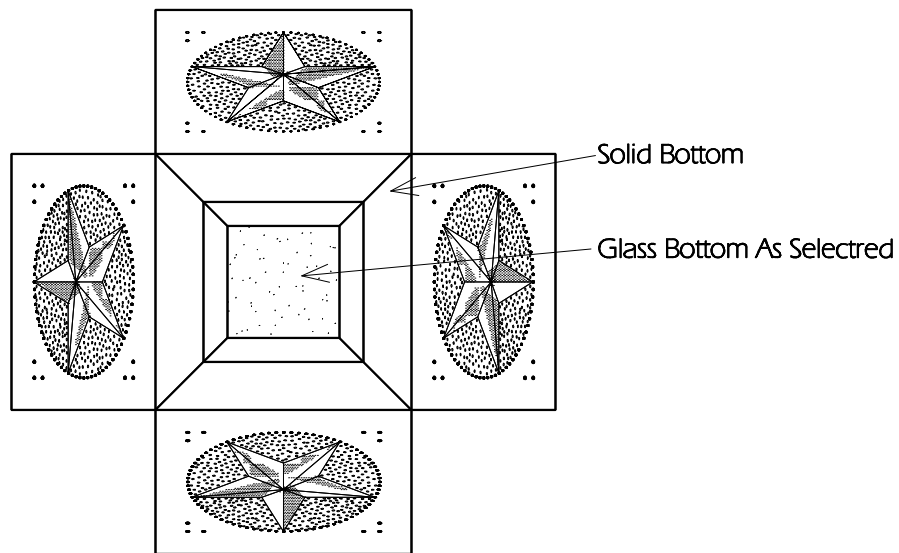

TYPICAL SIDE

BOTTOM

TWO HILLS STUDIO®

Fine Lighting & Decorative Metal Work www.twohillsstudio.com

2706 SOUTH LAMAR BOULEVARD AUSTIN, TEXAS 78704 512-707-7571 FAX 512-707-7524

HANGING LANTERN HL8

Fixture Is Appropriate For:

- Wet Locations As Shown
- Wet Locations With Glass Or Solid Top Added
- Damp Locations As Shown
- Dry Locations As Shown
- U.L. Approved