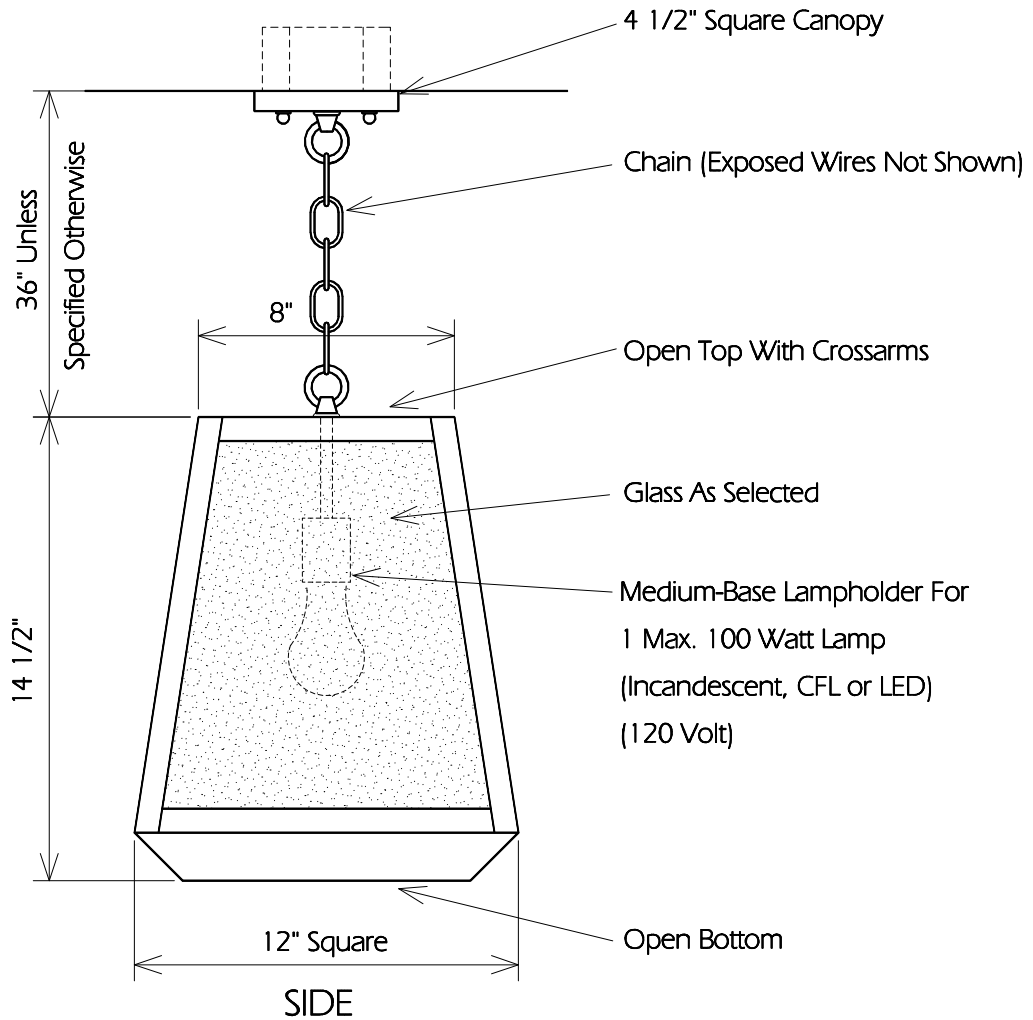

Open Bottom

Crossarms At Top Of Fixture

BOTTOM

TWO HILLS STUDIO®

Fine Lighting & Decorative Metal Work www.twohillsstudio.com

2706 SOUTH LAMAR BOULEVARD AUSTIN, TEXAS 78704 512-707-7571 FAX 512-707-7524

HANGING LANTERN HL33

Fixture Is Appropriate For:

- Wet Locations As Shown
- Wet Locations With Glass Or Solid Top Added
- Damp Locations As Shown
- Dry Locations As Shown
- U.L. Approved