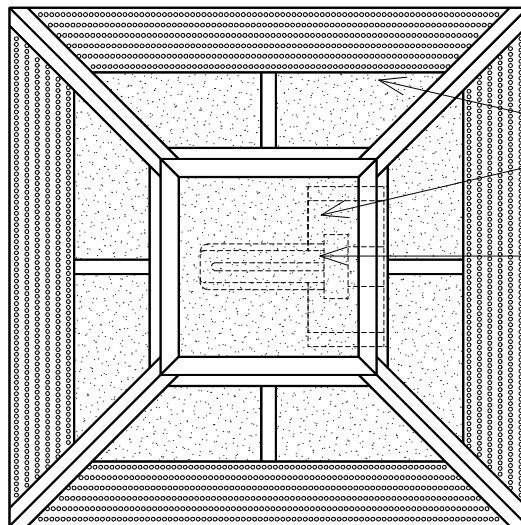

SIDE

BOTTOM

TWO HILLS STUDIO®

Fine Lighting & Decorative Metal Work www.twohillsstudio.com

2706 SOUTH LAMAR BOULEVARD AUSTIN, TEXAS 78704 512-707-7571 FAX 512-707-7524

HANGING LANTERN CHL49

Fixture Is Appropriate For:

- Wet Locations As Shown
- Wet Locations With Glass Or Solid Top Added
- Damp Locations As Shown
- Dry Locations As Shown
- U.L. Approved