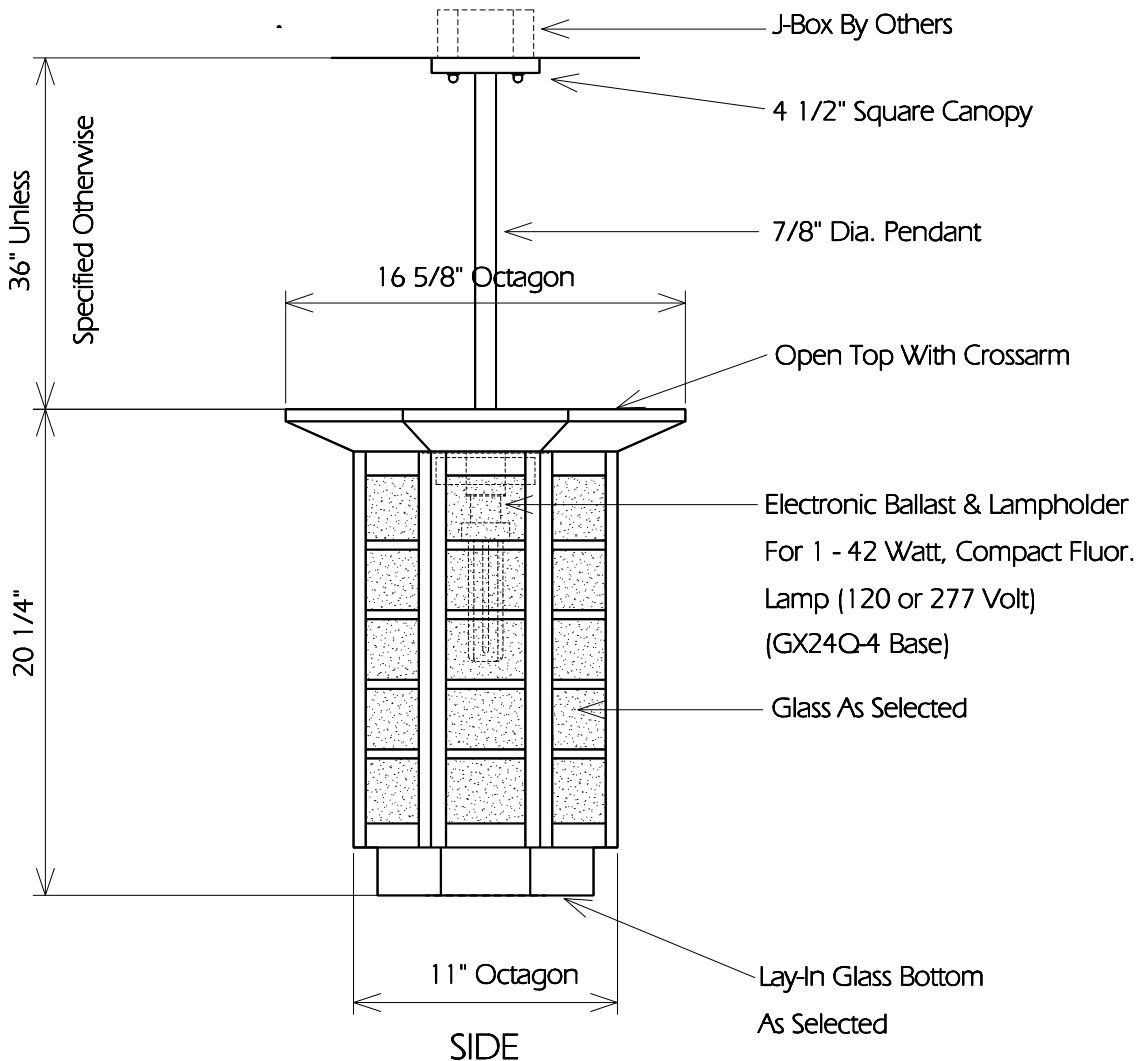

Lay-In Glass Bottom
As Selected

BOTTOM

TWO HILLS STUDIO®

Fine Lighting & Decorative Metal Work www.twohillsstudio.com

2706 SOUTH LAMAR BOULEVARD AUSTIN, TEXAS 78704 512-707-7571 FAX 512-707-7524

HANGING LANTERN CHL46

Fixture Is Appropriate For:

- Wet Locations As Shown
- Wet Locations With Glass Or Solid Top Added
- Damp Locations As Shown
- Dry Locations As Shown
- U.L. Approved