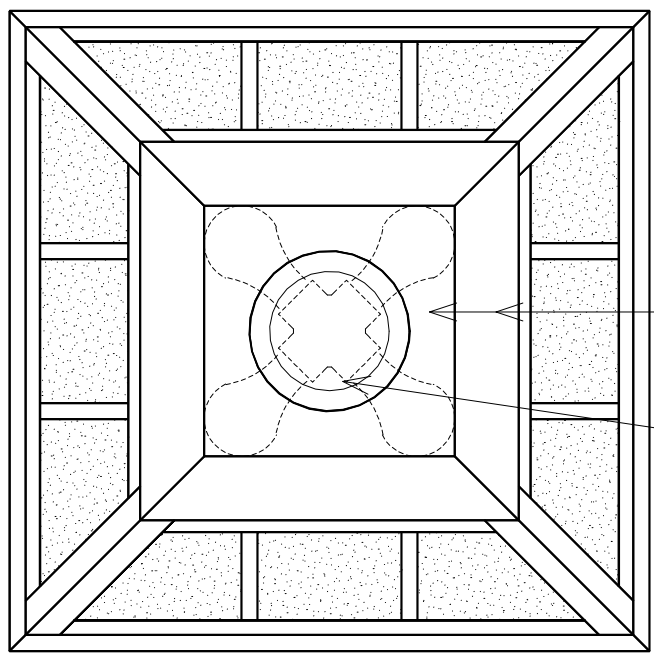

SIDE

BOTTOM

TWO HILLS STUDIO®

Fine Lighting & Decorative Metal Work www.twohillsstudio.com

2706 SOUTH LAMAR BOULEVARD AUSTIN, TEXAS 78704 512-707-7571 FAX 512-707-7524

HANGING LANTERN CHL41

Fixture Is Appropriate For:

- _____ Wet Locations As Shown
- _____ Wet Locations With Glass Or Solid Top Added
- Damp Locations As Shown
- Dry Locations As Shown
- U.L. Approved