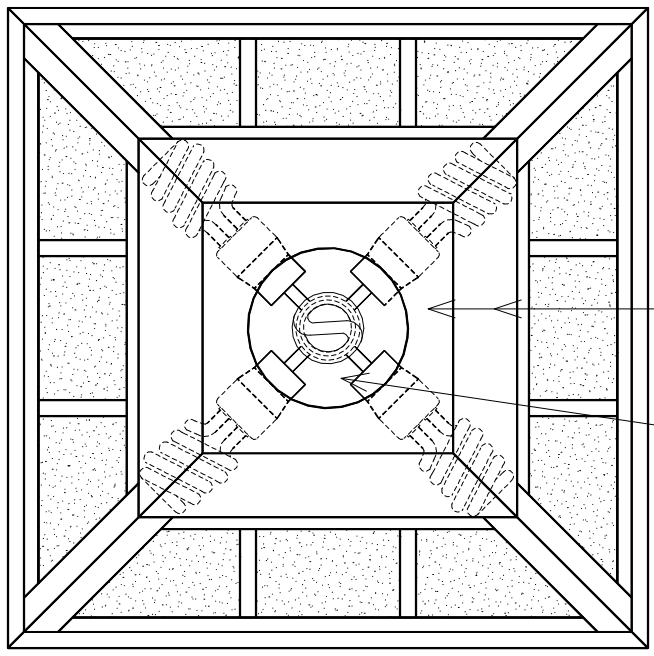

SIDE

BOTTOM

TWO HILLS STUDIO®

Fine Lighting & Decorative Metal Work www.twohillsstudio.com

2706 SOUTH LAMAR BOULEVARD AUSTIN, TEXAS 78704 512-707-7571 FAX 512-707-7524

HANGING LANTERN CHL41

- Fixture Is Appropriate For:
- Wet Locations As Shown
 - Wet Locations With Glass Or Solid Top Added
 - Damp Locations As Shown
 - Dry Locations As Shown
 - U.L. Approved