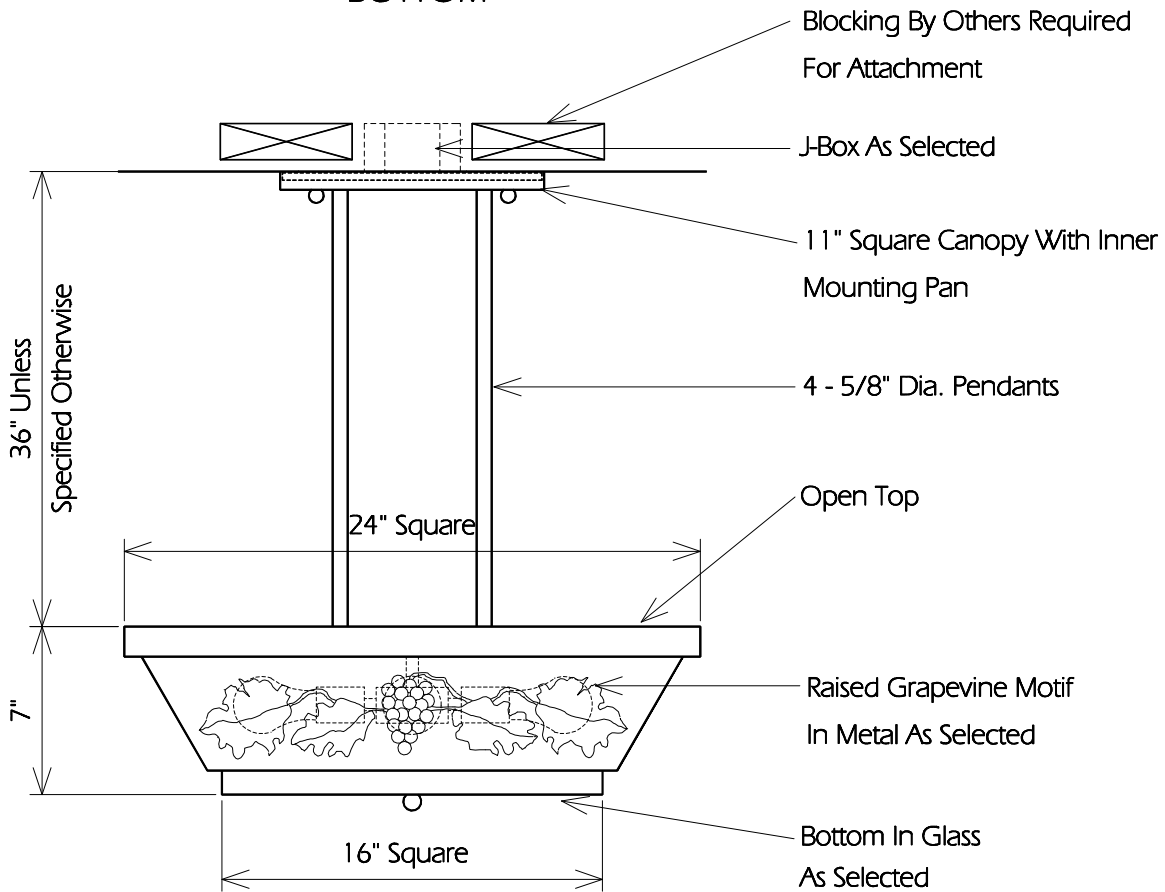

BOTTOM

SIDE

TWO HILLS STUDIO®

Fine Lighting & Decorative Metal Work www.twohillsstudio.com

2706 SOUTH LAMAR BOULEVARD AUSTIN, TEXAS 78704 512-707-7571 FAX 512-707-7524

HANGING LANTERN CHL28

Fixture Is Appropriate For:

- Wet Locations As Shown
- Wet Locations With Glass Or Solid Top Added
- Damp Locations As Shown
- Dry Locations As Shown
- U.L. Approved