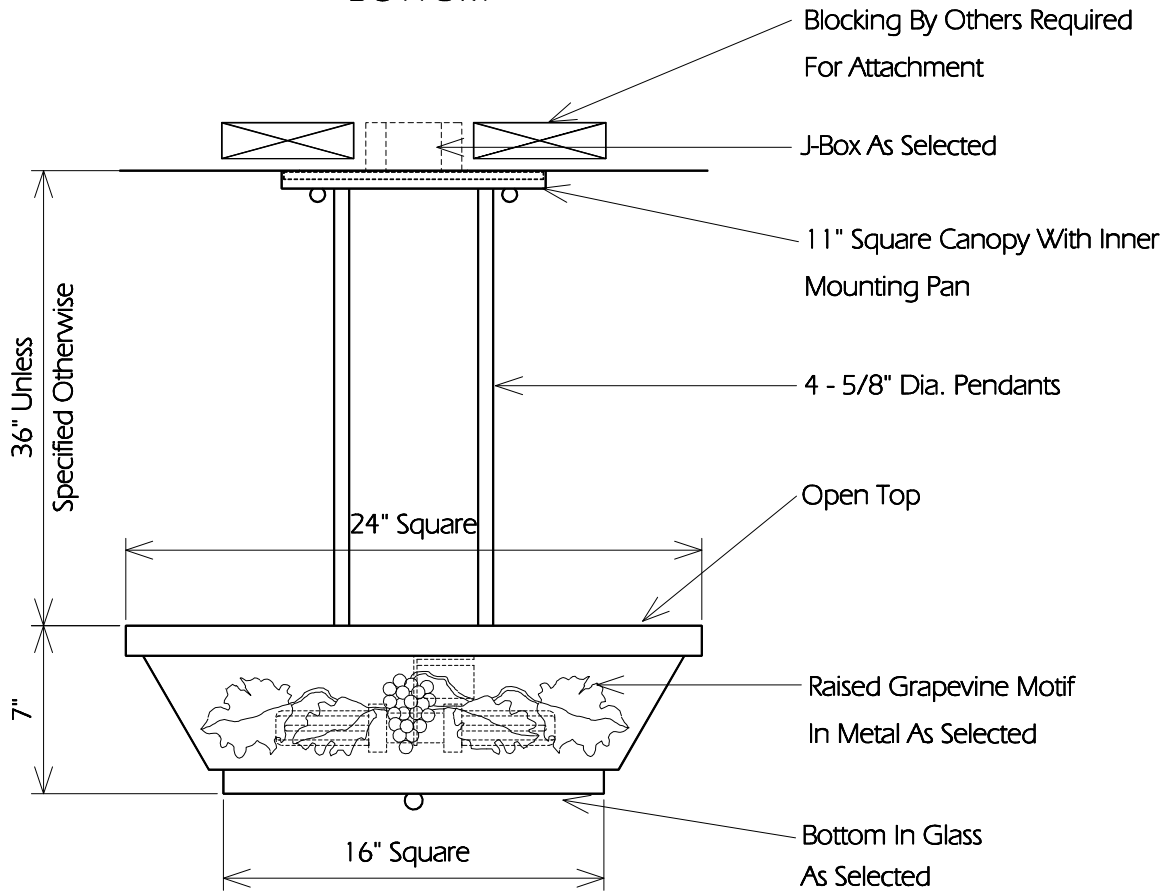

BOTTOM

SIDE

TWO HILLS STUDIO®

Fine Lighting & Decorative Metal Work www.twohillsstudio.com

2706 SOUTH LAMAR BOULEVARD AUSTIN, TEXAS 78704 512-707-7571 FAX 512-707-7524

HANGING LANTERN CHL28

Fixture Is Appropriate For:

- Wet Locations As Shown
- Wet Locations With Glass Or Solid Top Added
- Damp Locations As Shown
- Dry Locations As Shown
- U.L. Approved