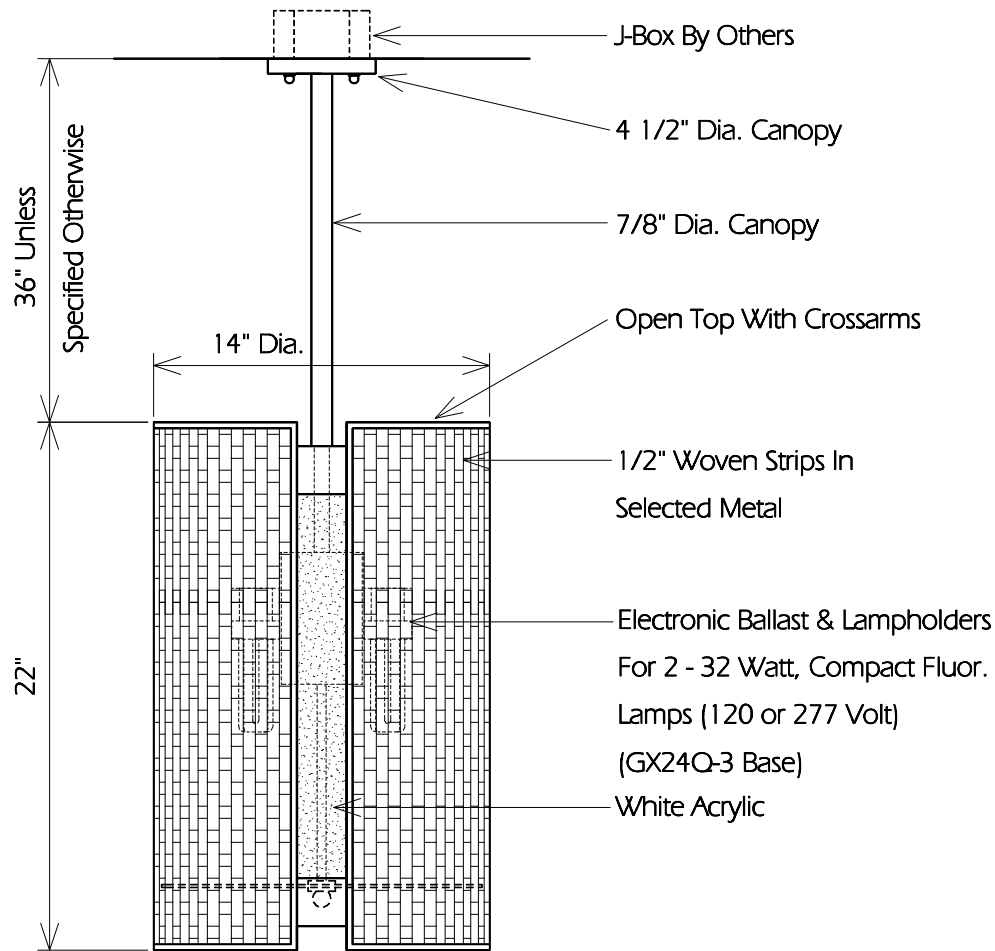

BOTTOM

SIDE

TWO HILLS STUDIO®

Fine Lighting & Decorative Metal Work www.twohillsstudio.com

2706 SOUTH LAMAR BOULEVARD AUSTIN, TEXAS 78704 512-707-7571 FAX 512-707-7524

HANGING LANTERN CHL27

Fixture Is Appropriate For:

- Wet Locations As Shown
- Wet Locations With Glass Or Solid Top Added
- Damp Locations As Shown
- Dry Locations As Shown
- U.L. Approved