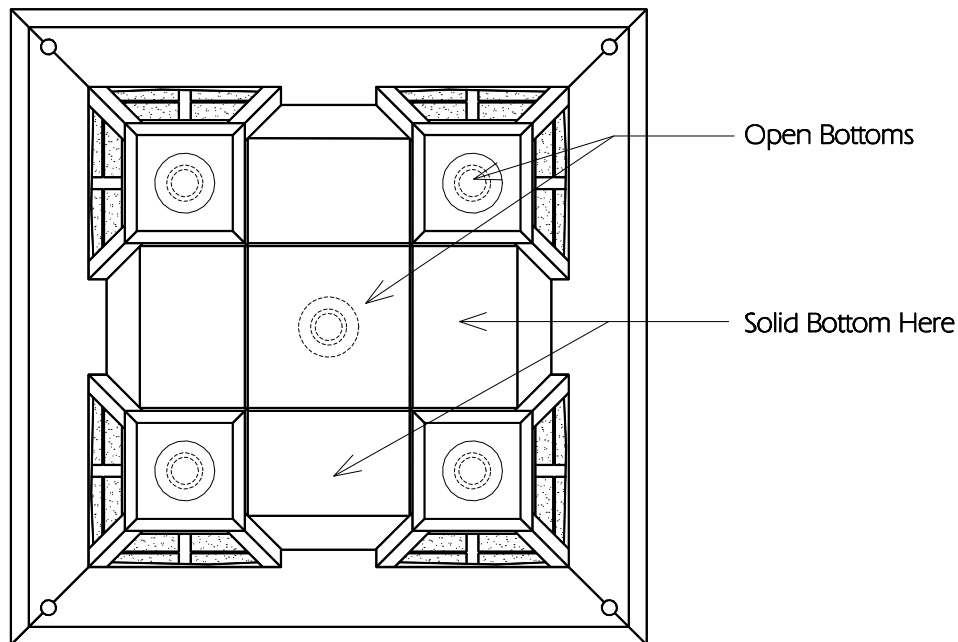

TYPICAL SIDE

BOTTOM

TWO HILLS STUDIO®

Fine Lighting & Decorative Metal Work www.twohillsstudio.com

2706 SOUTH LAMAR BOULEVARD AUSTIN, TEXAS 78704 512-707-7571 FAX 512-707-7524

HANGING LANTERN CHL19

Fixture Is Appropriate For:

- Wet Locations As Shown
- Wet Locations With Glass Or Solid Top Added
- Damp Locations As Shown
- Dry Locations As Shown
- U.L. Approved