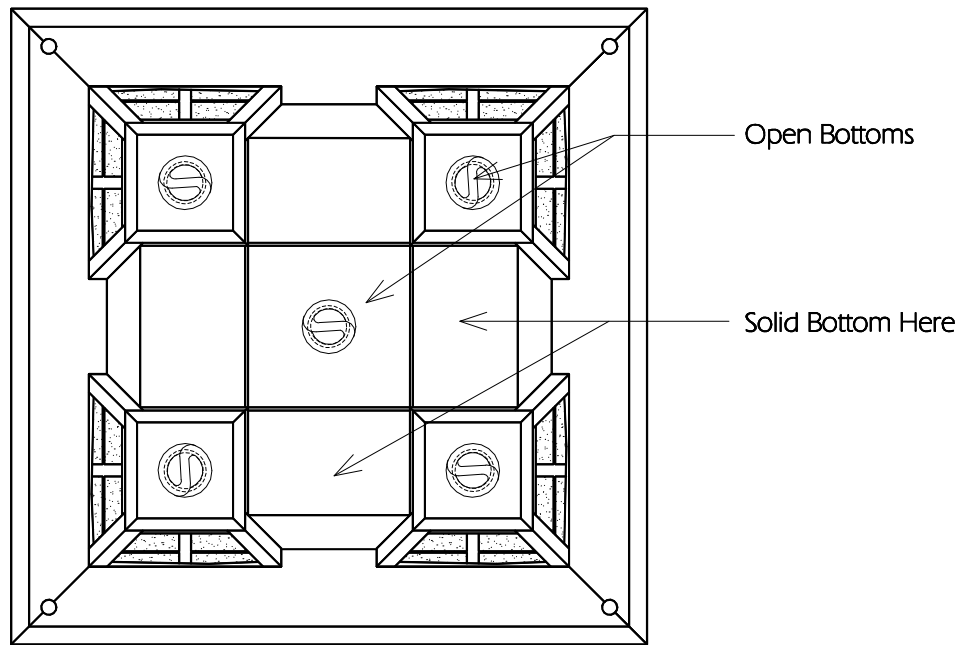

TYPICAL SIDE

BOTTOM

TWO HILLS STUDIO®

Fine Lighting & Decorative Metal Work www.twohillsstudio.com

2706 SOUTH LAMAR BOULEVARD AUSTIN, TEXAS 78704 512-707-7571 FAX 512-707-7524

HANGING LANTERN CHL19

Fixture Is Appropriate For:

- Wet Locations As Shown
- Wet Locations With Glass Or Solid Top Added
- Damp Locations As Shown
- Dry Locations As Shown
- U.L. Approved