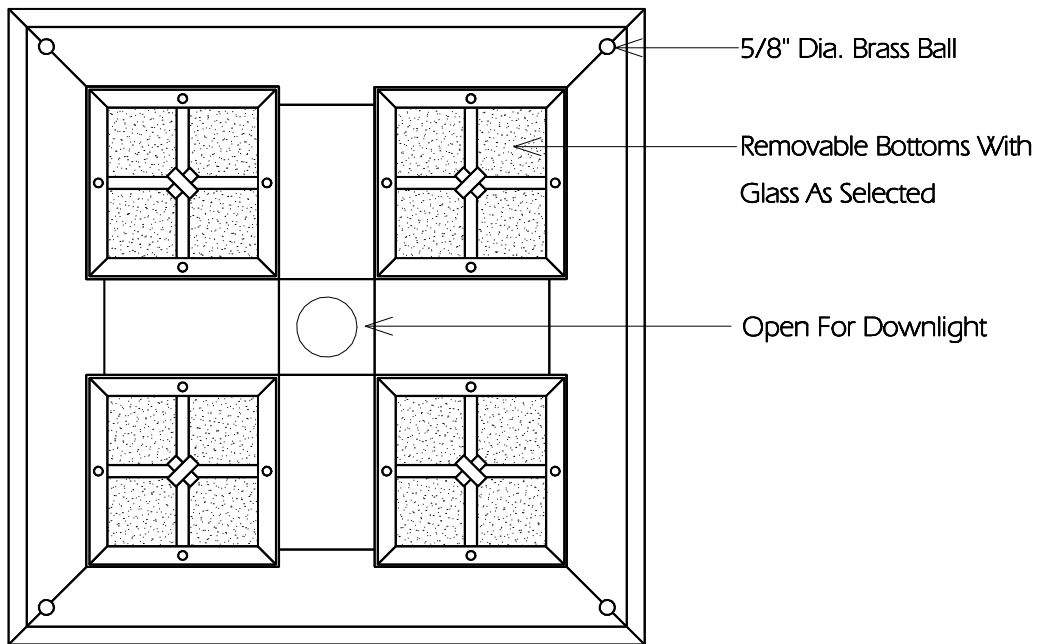

TYPICAL SIDE

BOTTOM

**TWO HILLS STUDIO®**

Fine Lighting & Decorative Metal Work

2706 SOUTH LAMAR BOULEVARD AUSTIN, TEXAS 78704 512-707-7571 FAX 512-707-7524

# HANGING LANTERN CHL10

Fixture Is Appropriate For:

- Wet Locations As Shown
- Wet Locations With Glass Or Solid Top Added
- Damp Locations As Shown
- Dry Locations As Shown
- U.L. Approved