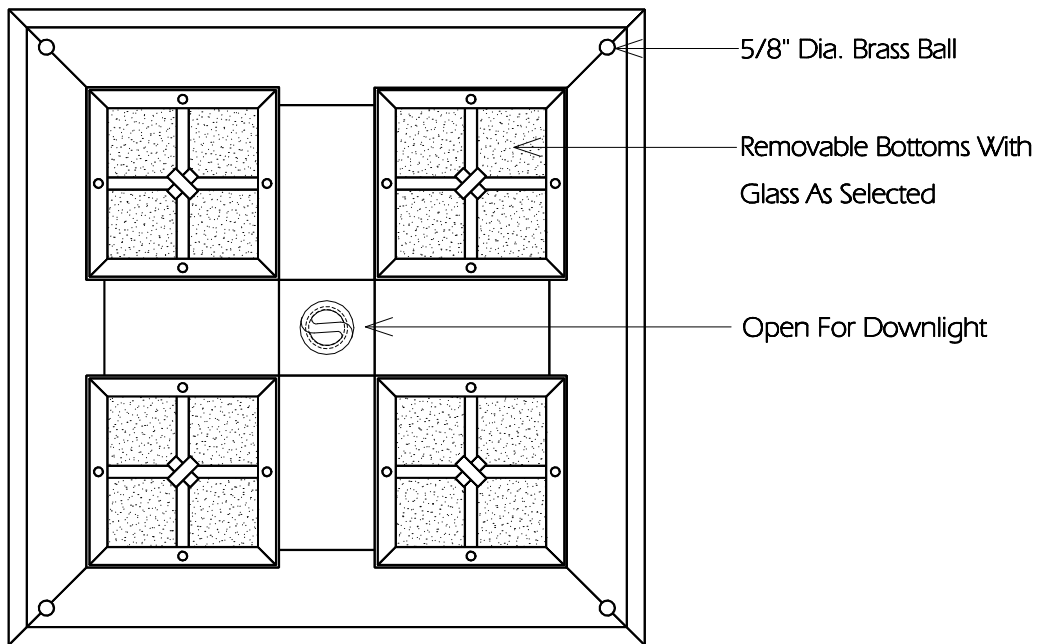

TYPICAL SIDE

BOTTOM

TWO HILLS STUDIO®

Fine Lighting & Decorative Metal Work

2706 SOUTH LAMAR BOULEVARD AUSTIN, TEXAS 78704 512-707-7571 FAX 512-707-7524

HANGING LANTERN CHL10

Fixture Is Appropriate For:

- _____ Wet Locations As Shown
- _____ Wet Locations With Glass Or Solid Top Added
- Damp Locations As Shown
- Dry Locations As Shown
- U.L. Approved