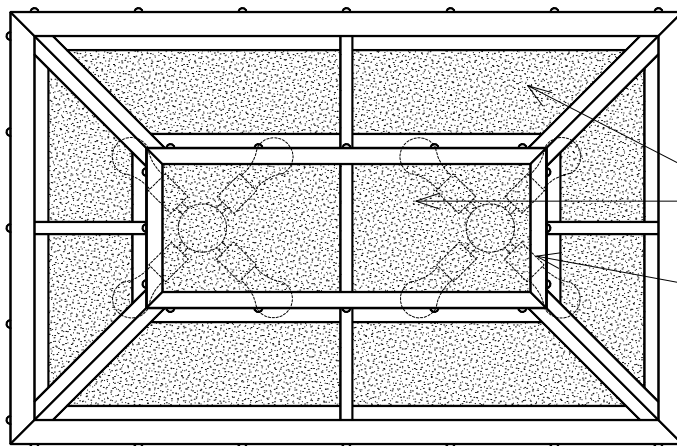

SIDE

END

BOTTOM

TWO HILLS STUDIO®

Fine Lighting & Decorative Metal Work www.twohillsstudio.com

2706 SOUTH LAMAR BOULEVARD AUSTIN, TEXAS 78704 512-707-7571 FAX 512-707-7524

CHANDELIER CH4G

Fixture Is Appropriate For:

- Wet Locations As Shown
- Wet Locations With Glass Or Solid Top Added
- Damp Locations As Shown
- Dry Locations As Shown
- U.L. Approved