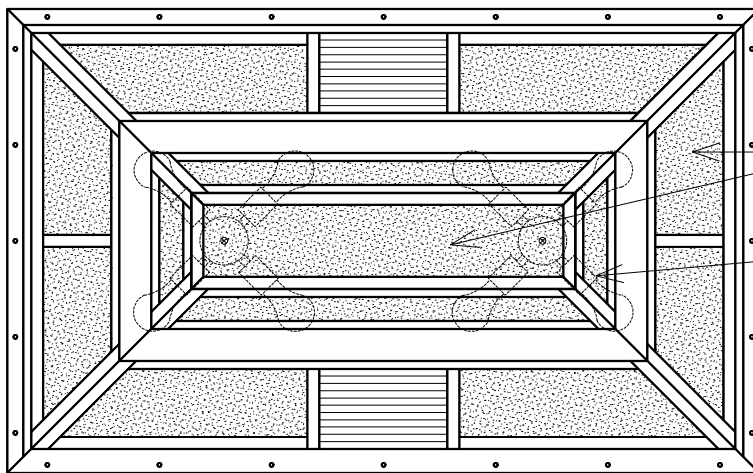

SIDE

END

BOTTOM

TWO HILLS STUDIO®

Fine Lighting & Decorative Metal Work www.twohillsstudio.com

2706 SOUTH LAMAR BOULEVARD AUSTIN, TEXAS 78704 512-707-7571 FAX 512-707-7524

CHANDELIER CH2

Fixture Is Appropriate For:

- Wet Locations As Shown
- Wet Locations With Glass Or Solid Top Added
- Damp Locations As Shown
- Dry Locations As Shown
- U.L. Approved