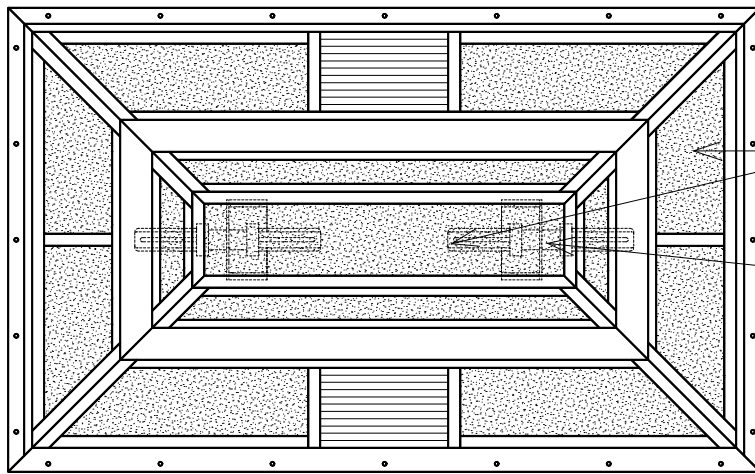

SIDE

END

BOTTOM

TWO HILLS STUDIO®

Fine Lighting & Decorative Metal Work www.twohillsstudio.com

2706 SOUTH LAMAR BOULEVARD AUSTIN, TEXAS 78704 512-707-7571 FAX 512-707-7524

CHANDELIER CH2

Fixture Is Appropriate For:

- Wet Locations As Shown
- Wet Locations With Glass Or Solid Top Added
- Damp Locations As Shown
- Dry Locations As Shown
- U.L. Approved