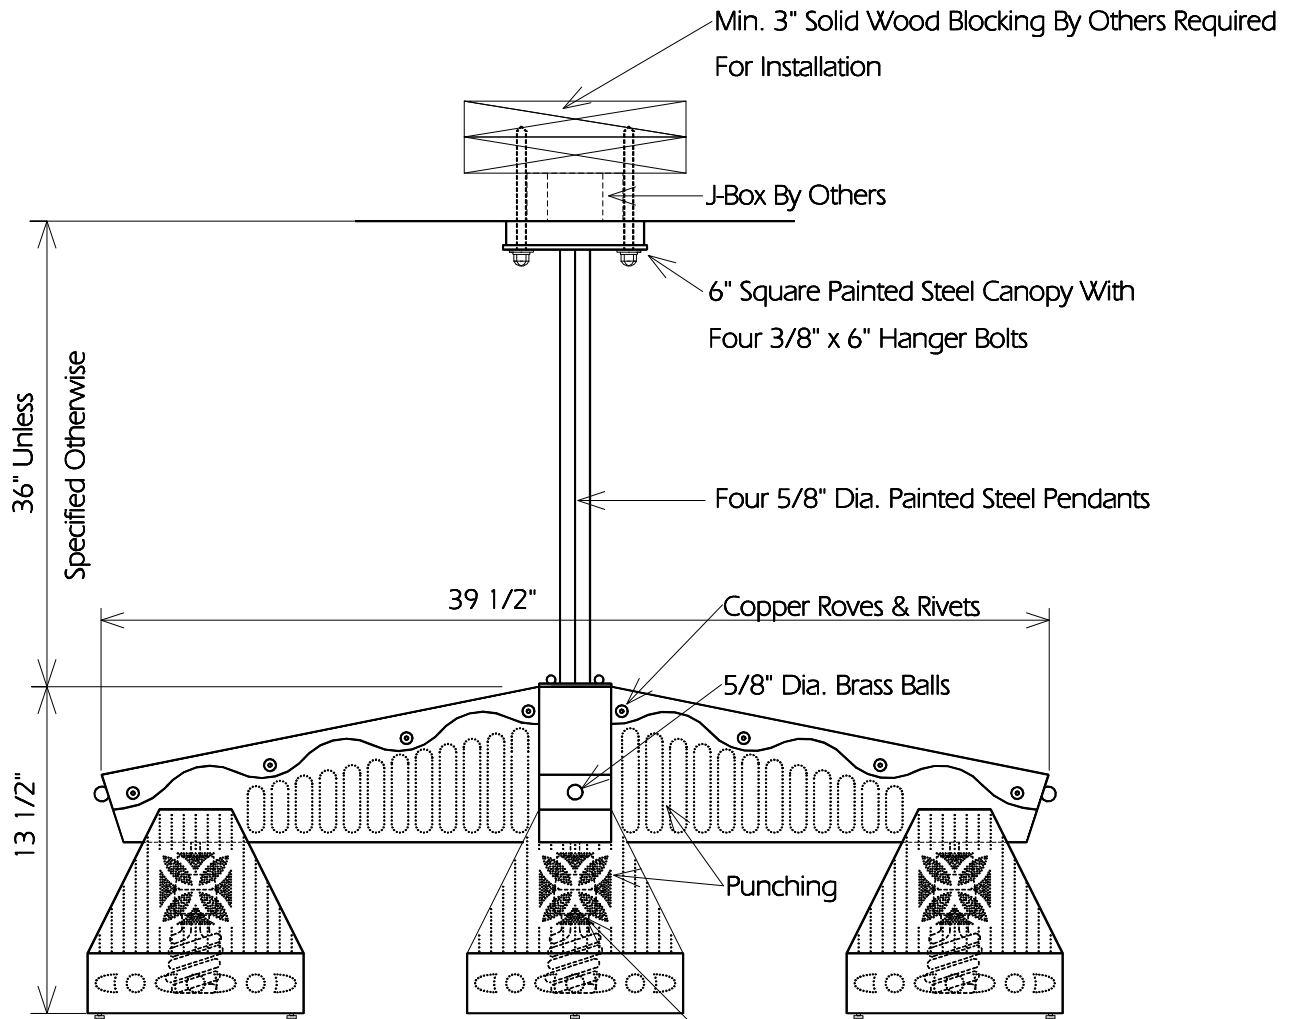

BOTTOM (Shown At Half Size)

TYPICAL SIDE

TWO HILLS STUDIO®

Fine Lighting & Decorative Metal Work www.twohillsstudio.com

2706 SOUTH LAMAR BOULEVARD AUSTIN, TEXAS 78704 512-707-7571 FAX 512-707-7524

CHANDELIER CH1C

Fixture Is Appropriate For:

- _____ Wet Locations As Shown
- _____ Wet Locations With Glass Or Solid Top Added
- _____ Damp Locations As Shown
- Dry Locations As Shown
- U.L. Approved