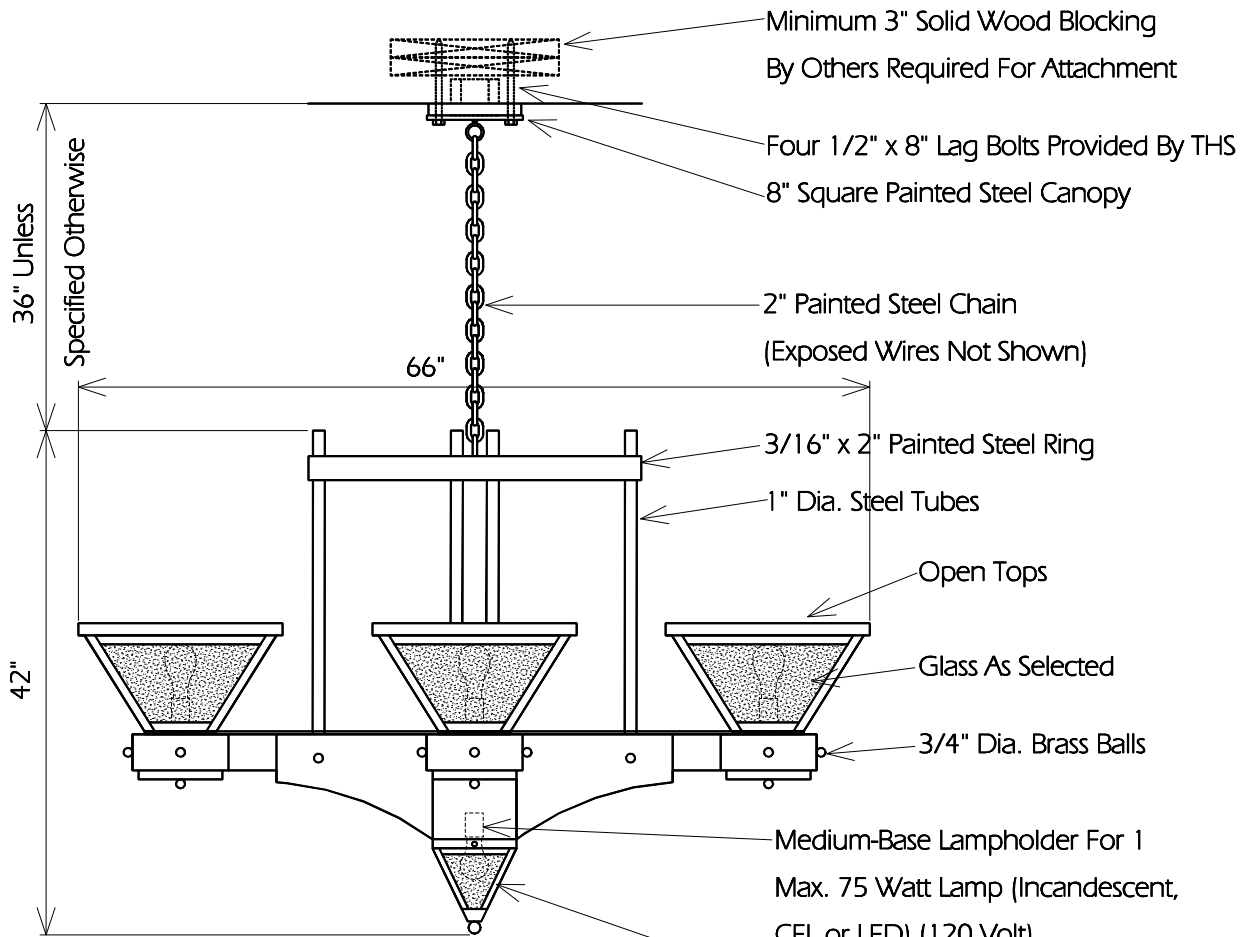

TOP
Shown Half Size

SIDE

TWO HILLS STUDIO®

Fine Lighting & Decorative Metal Work www.twohillsstudio.com

2706 SOUTH LAMAR BOULEVARD AUSTIN, TEXAS 78704 512-707-7571 FAX 512-707-7524

CHANDELIER CCH8

Fixture Is Appropriate For:

- Wet Locations As Shown
- Wet Locations With Glass Or Solid Top Added
- Damp Locations As Shown
- Dry Locations As Shown
- U.L. Approved