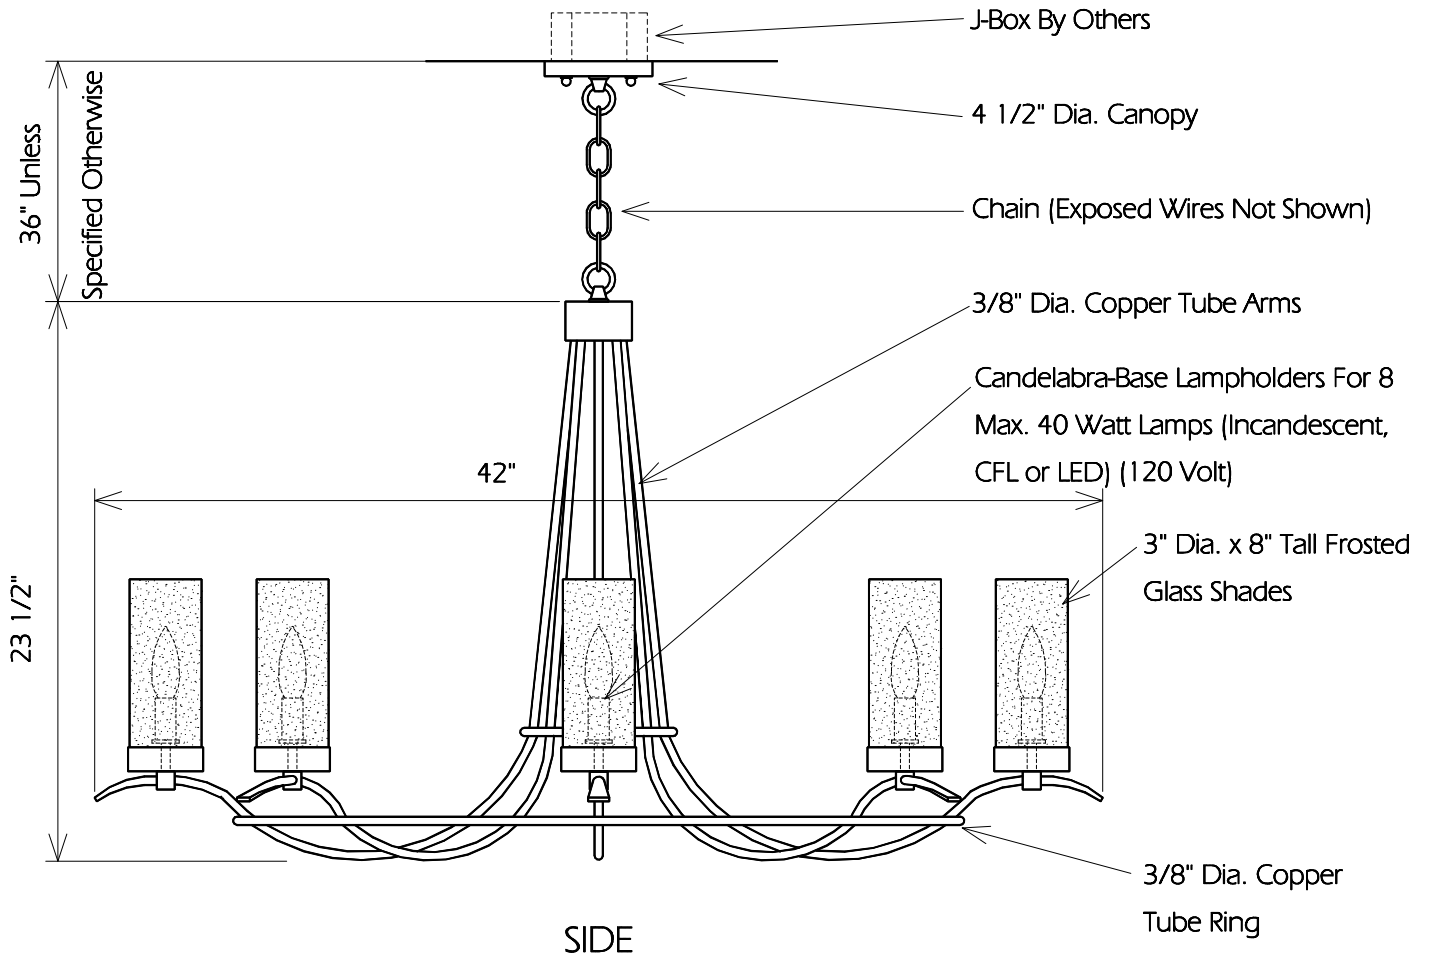

TOP
(Shown Half Size)

SIDE

TWO HILLS STUDIO®

Fine Lighting & Decorative Metal Work www.twohillsstudio.com

2706 SOUTH LAMAR BOULEVARD AUSTIN, TEXAS 78704 512-707-7571 FAX 512-707-7524

CHANDELIER CCH26

Fixture Is Appropriate For:

- Wet Locations As Shown
- Wet Locations With Glass Or Solid Top Added
- Damp Locations As Shown
- Dry Locations As Shown
- U.L. Approved