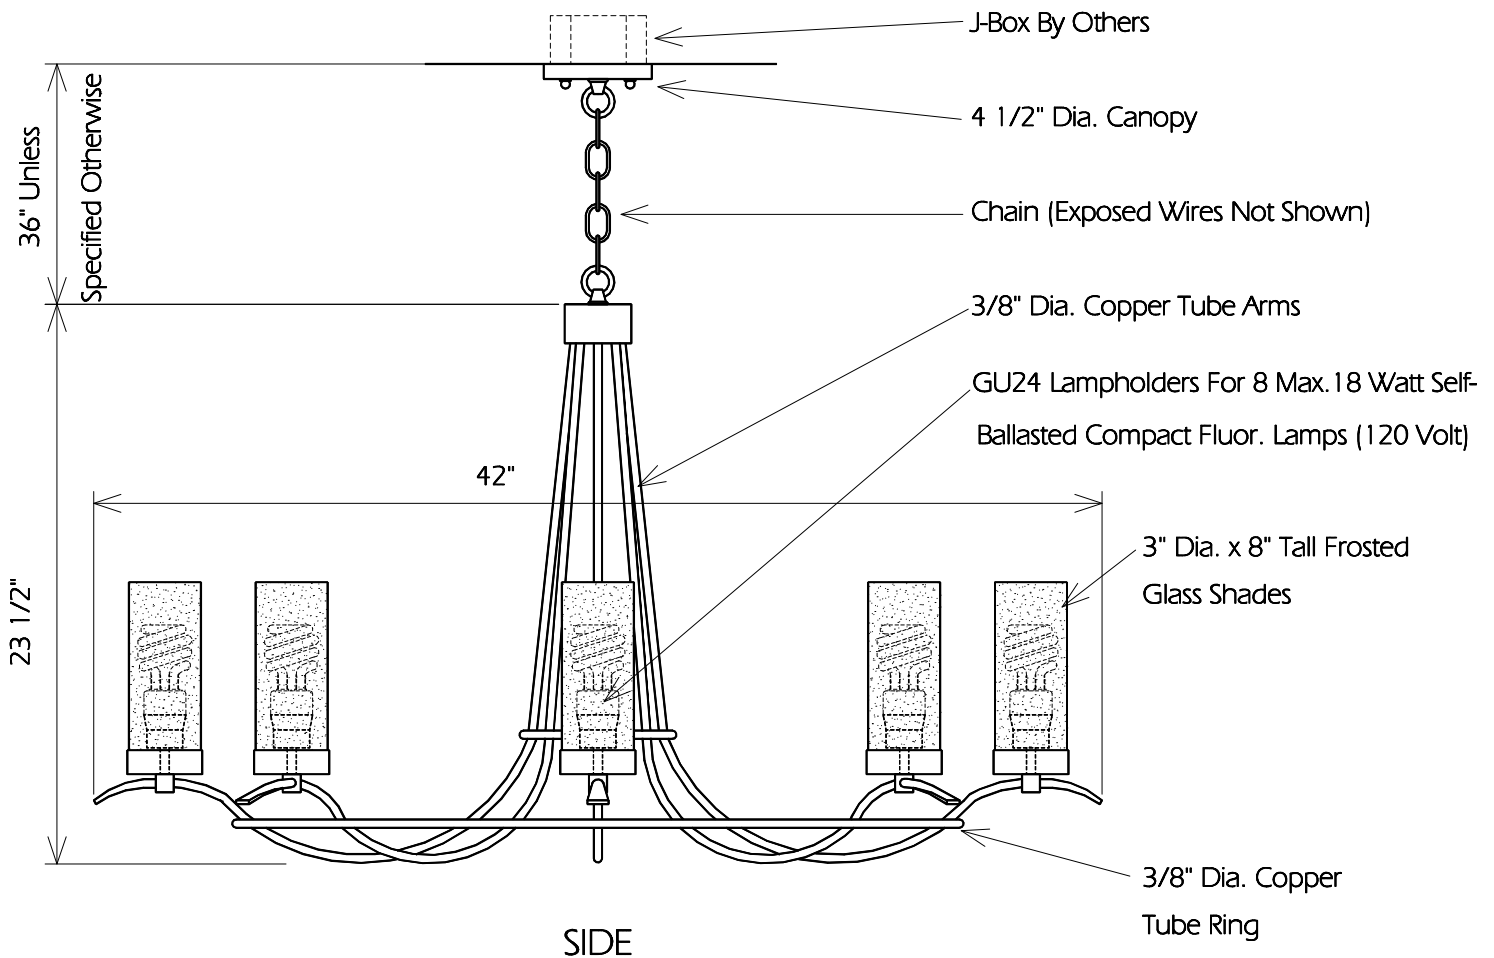

TOP
(Shown Half Size)

SIDE

TWO HILLS STUDIO®

Fine Lighting & Decorative Metal Work www.twohillsstudio.com

2706 SOUTH LAMAR BOULEVARD AUSTIN, TEXAS 78704 512-707-7571 FAX 512-707-7524

CHANDELIER CCH26

Fixture Is Appropriate For:

- Wet Locations As Shown
- Wet Locations With Glass Or Solid Top Added
- Damp Locations As Shown
- Dry Locations As Shown
- U.L. Approved