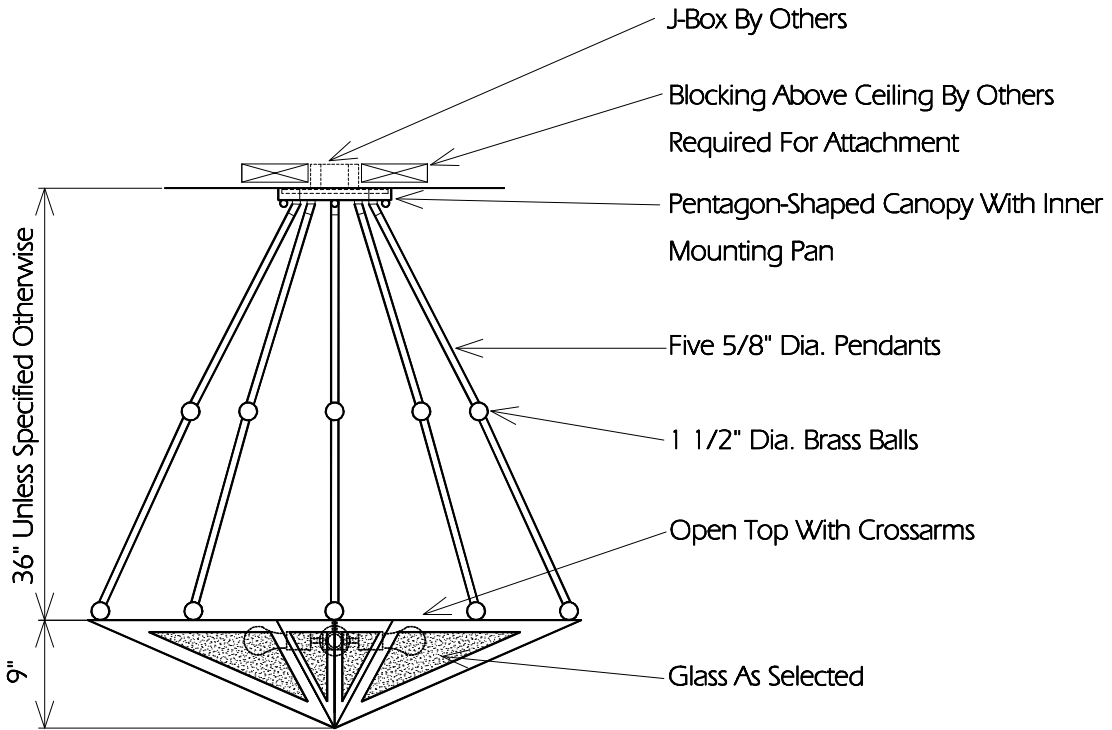

Star Fits In 43" Dia. Circle

Medium-Base Lampholders For 5 Max.
100 Watt Lamps (Incandescent, CFL or LED)
(120 Volt)
Glass As Selected

BOTTOM

J-Box By Others

Blocking Above Ceiling By Others
Required For Attachment

Pentagon-Shaped Canopy With Inner
Mounting Pan

Five 5/8" Dia. Pendants

1 1/2" Dia. Brass Balls

Open Top With Crossarms

Glass As Selected

36" Unless Specified Otherwise

9"

SIDE