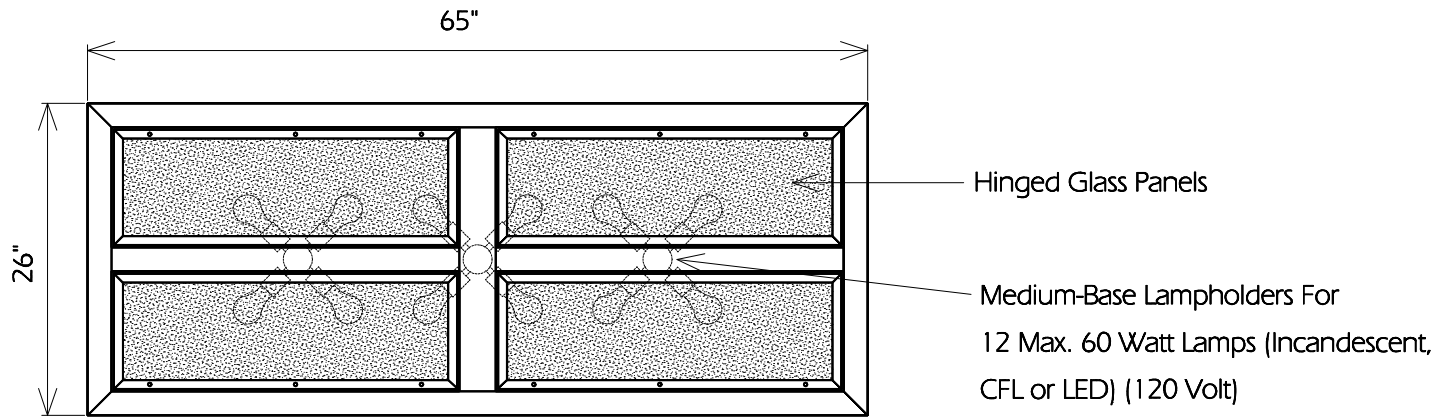

BOTTOM

TWO HILLS STUDIO®

Fine Lighting & Decorative Metal Work www.twohillsstudio.com

2706 SOUTH LAMAR BOULEVARD AUSTIN, TEXAS 78704 512-707-7571 FAX 512-707-7524

CHANDELIER CCH22

Fixture Is Appropriate For:

- ☐ Wet Locations As Shown
- ☐ Wet Locations With Glass Or Solid Top Added
- ☐ Damp Locations As Shown
- ☒ Dry Locations As Shown
- ☒ U.L. Approved