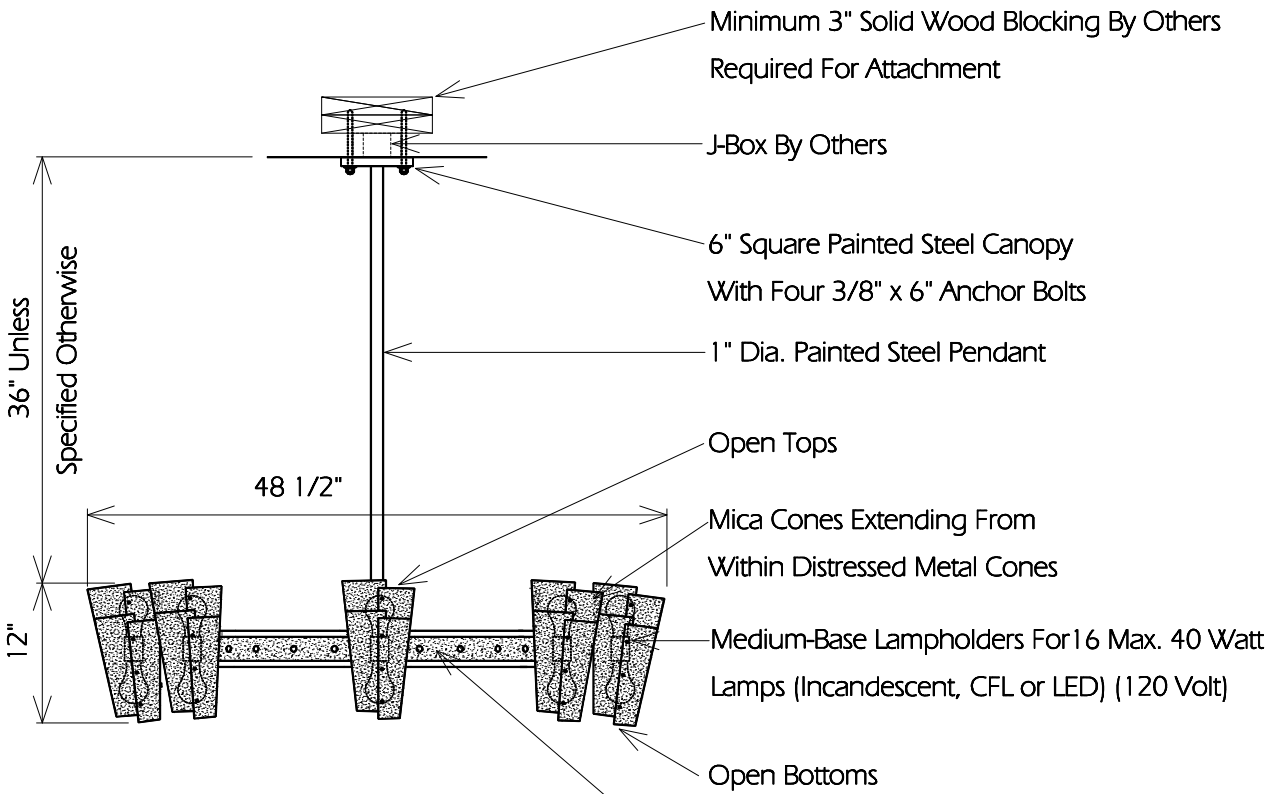

BOTTOM

SIDE

2" Wide Distressed Metal Band With Roves & Rivets

TWO HILLS STUDIO®

Fine Lighting & Decorative Metal Work www.twohillsstudio.com

2706 SOUTH LAMAR BOULEVARD AUSTIN, TEXAS 78704 512-707-7571 FAX 512-707-7524

CHANDELIER CCH20

Fixture Is Appropriate For:

- Wet Locations As Shown
- Wet Locations With Glass Or Solid Top Added
- Damp Locations As Shown
- Dry Locations As Shown
- U.L. Approved