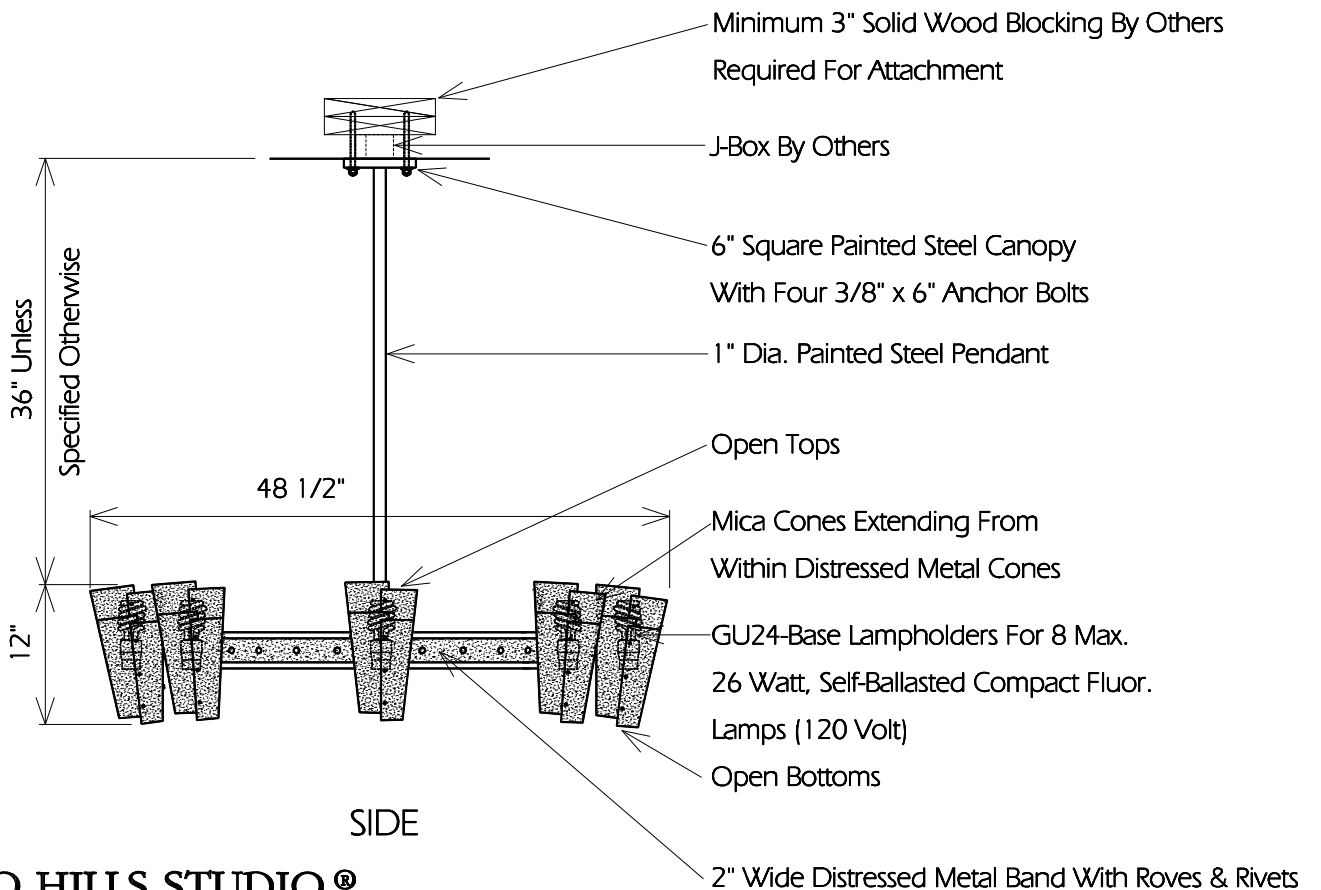

BOTTOM

SIDE

TWO HILLS STUDIO®

Fine Lighting & Decorative Metal Work www.twohillsstudio.com

2706 SOUTH LAMAR BOULEVARD AUSTIN, TEXAS 78704 512-707-7571 FAX 512-707-7524

CHANDELIER CCH20

Fixture Is Appropriate For:

- _____ Wet Locations As Shown
- _____ Wet Locations With Glass Or Solid Top Added
- _____ Damp Locations As Shown
- Dry Locations As Shown
- U.L. Approved