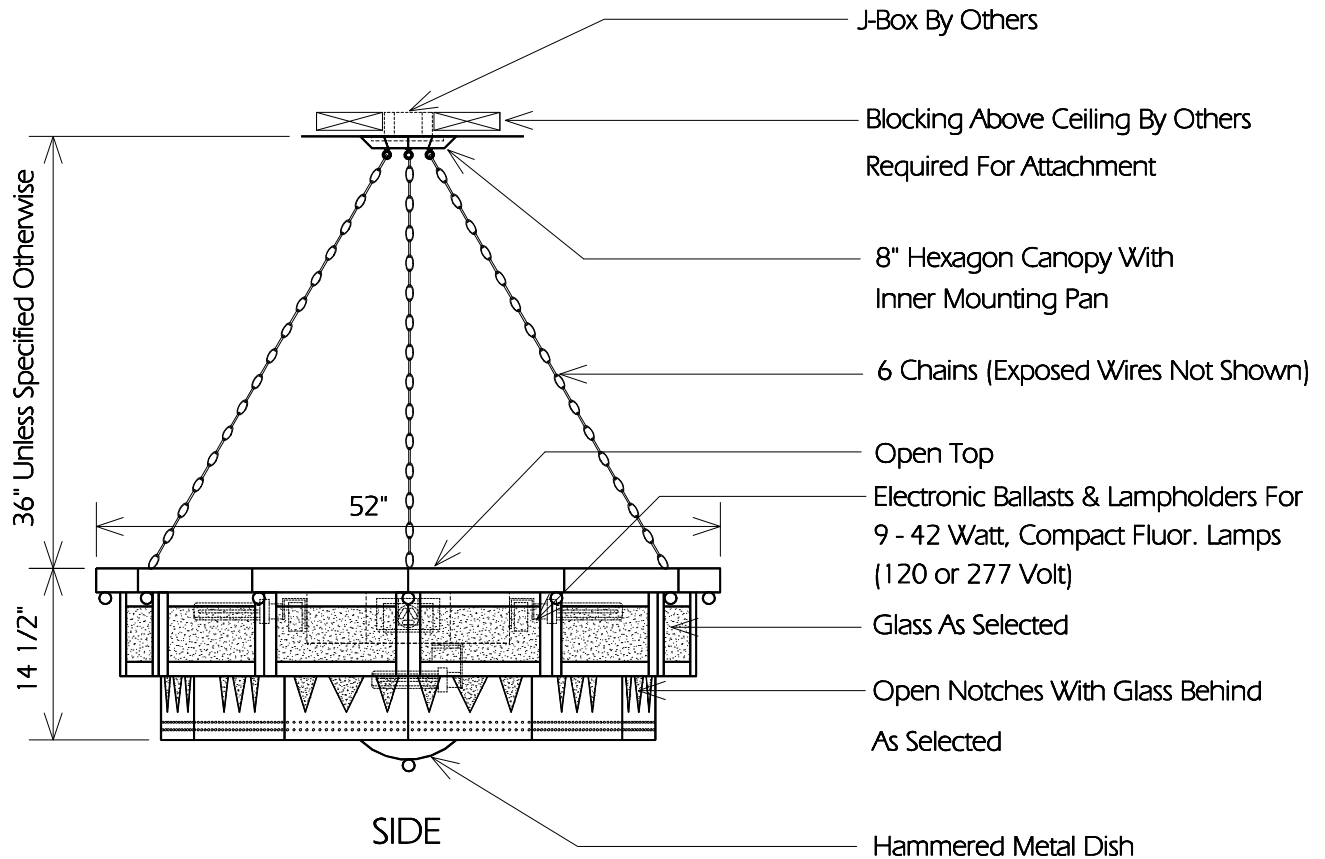

BOTTOM

TWO HILLS STUDIO®

Fine Lighting & Decorative Metal Work www.twohillsstudio.com

2706 SOUTH LAMAR BOULEVARD AUSTIN, TEXAS 78704 512-707-7571 FAX 512-707-7524

CHANDELIER CCH1

Fixture Is Appropriate For:

- Wet Locations As Shown
- Wet Locations With Glass Or Solid Top Added
- Damp Locations As Shown
- Dry Locations As Shown
- U.L. Approved