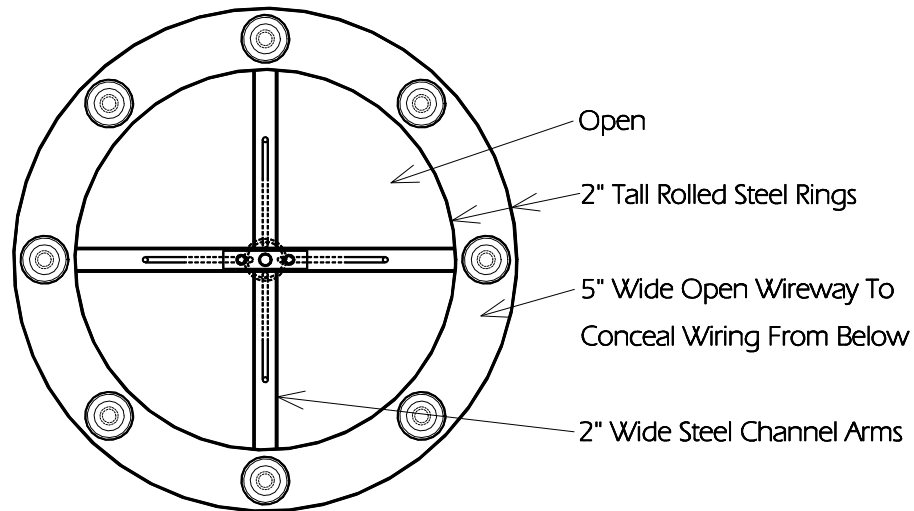

TOP

All Metal To Receive Painted Finish As Selected

TWO HILLS STUDIO®

Fine Lighting & Decorative Metal Work www.twohillsstudio.com

2706 SOUTH LAMAR BOULEVARD AUSTIN, TEXAS 78704 512-707-7571 FAX 512-707-7524

CHANDELIER CCH18

Fixture Is Appropriate For:

- ☐ Wet Locations As Shown
- ☐ Wet Locations With Glass Or Solid Top Added
- ☐ Damp Locations As Shown
- ☒ Dry Locations As Shown
- ☒ U.L. Approved