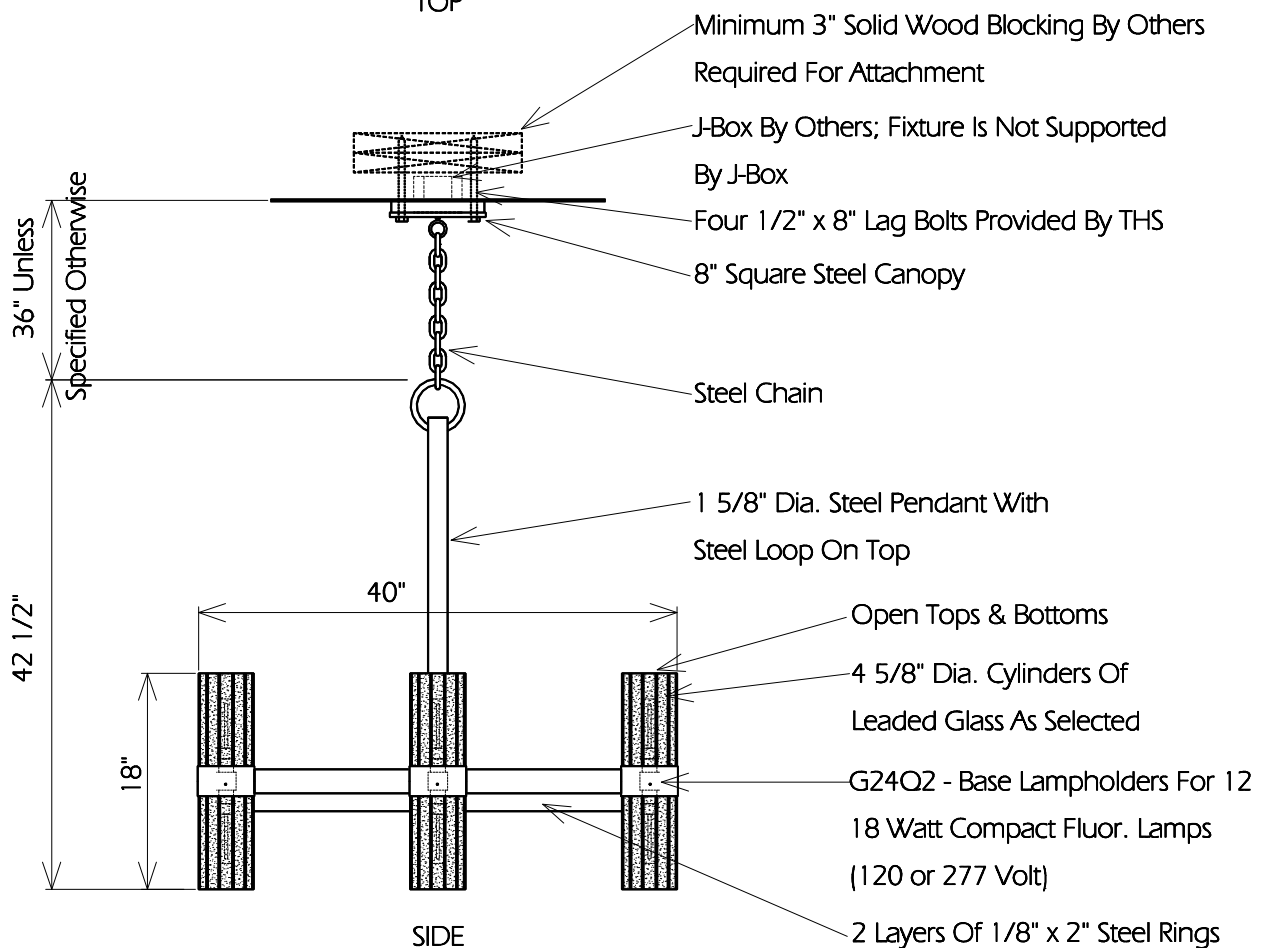

TOP

SIDE

TWO HILLS STUDIO®

Fine Lighting & Decorative Metal Work www.twohillsstudio.com

2706 SOUTH LAMAR BOULEVARD AUSTIN, TEXAS 78704 512-707-7571 FAX 512-707-7524

CHANDELIER CCH17

Fixture Is Appropriate For:

- Wet Locations As Shown
- Wet Locations With Glass Or Solid Top Added
- Damp Locations As Shown
- Dry Locations As Shown
- U.L. Approved