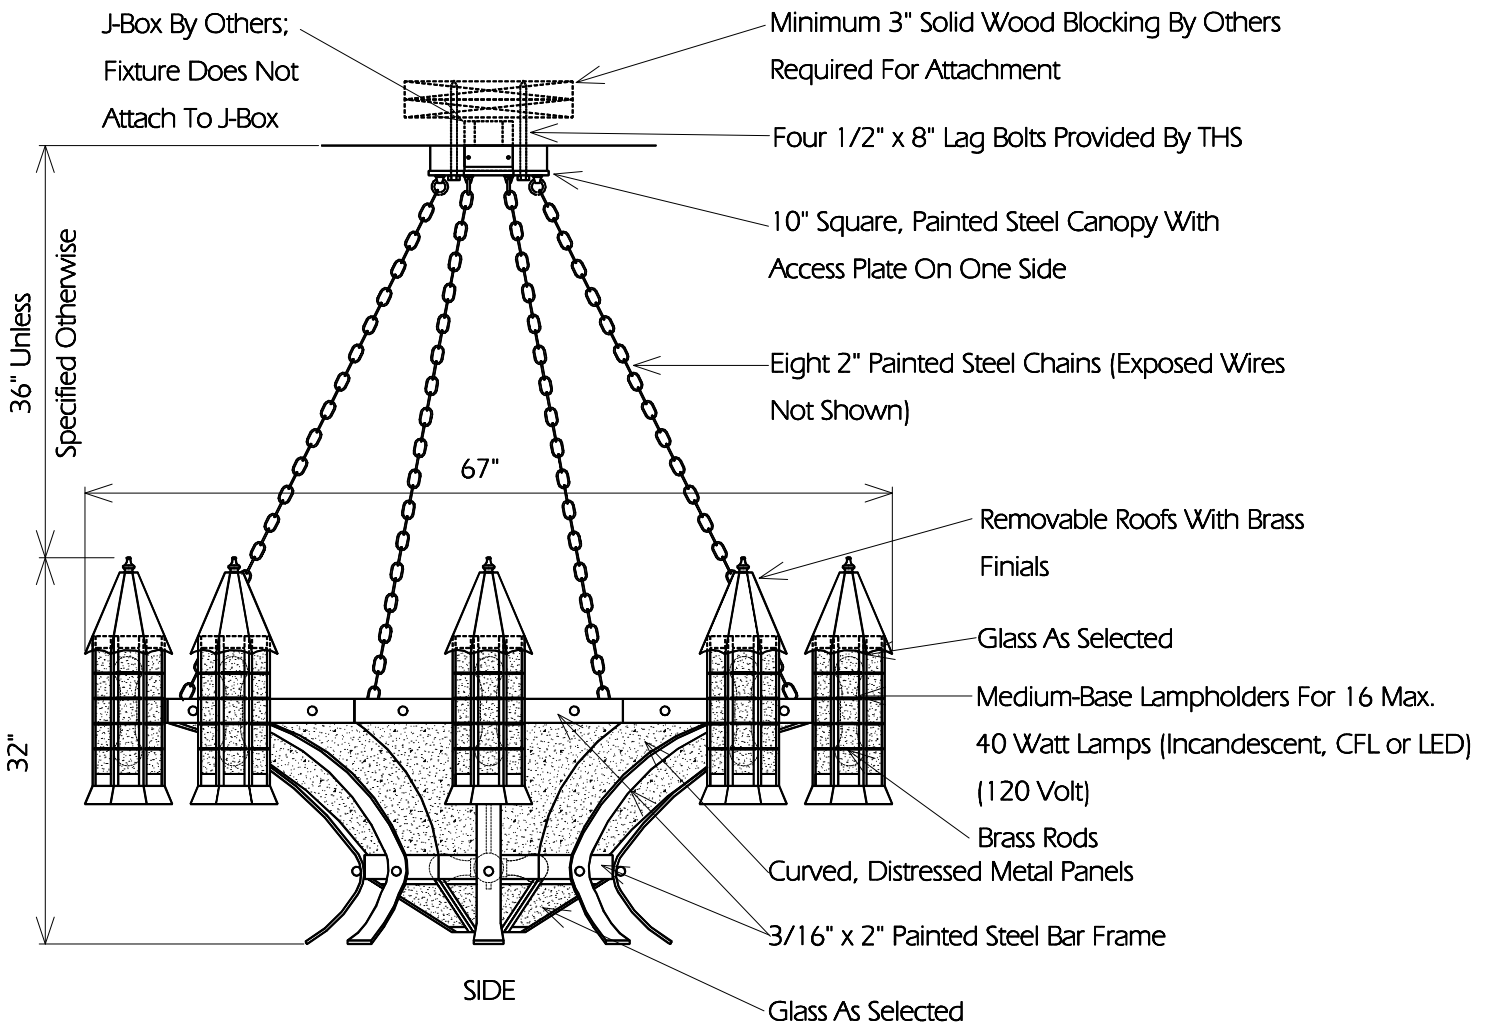

BOTTOM
(Shown Half Size)

TWO HILLS STUDIO®

Fine Lighting & Decorative Metal Work www.twohillsstudio.com

2706 SOUTH LAMAR BOULEVARD AUSTIN, TEXAS 78704 512-707-7571 FAX 512-707-7524

CHANDELIER CCH11

Fixture Is Appropriate For:

- Wet Locations As Shown
- Wet Locations With Glass Or Solid Top Added
- Damp Locations As Shown
- Dry Locations As Shown
- U.L. Approved