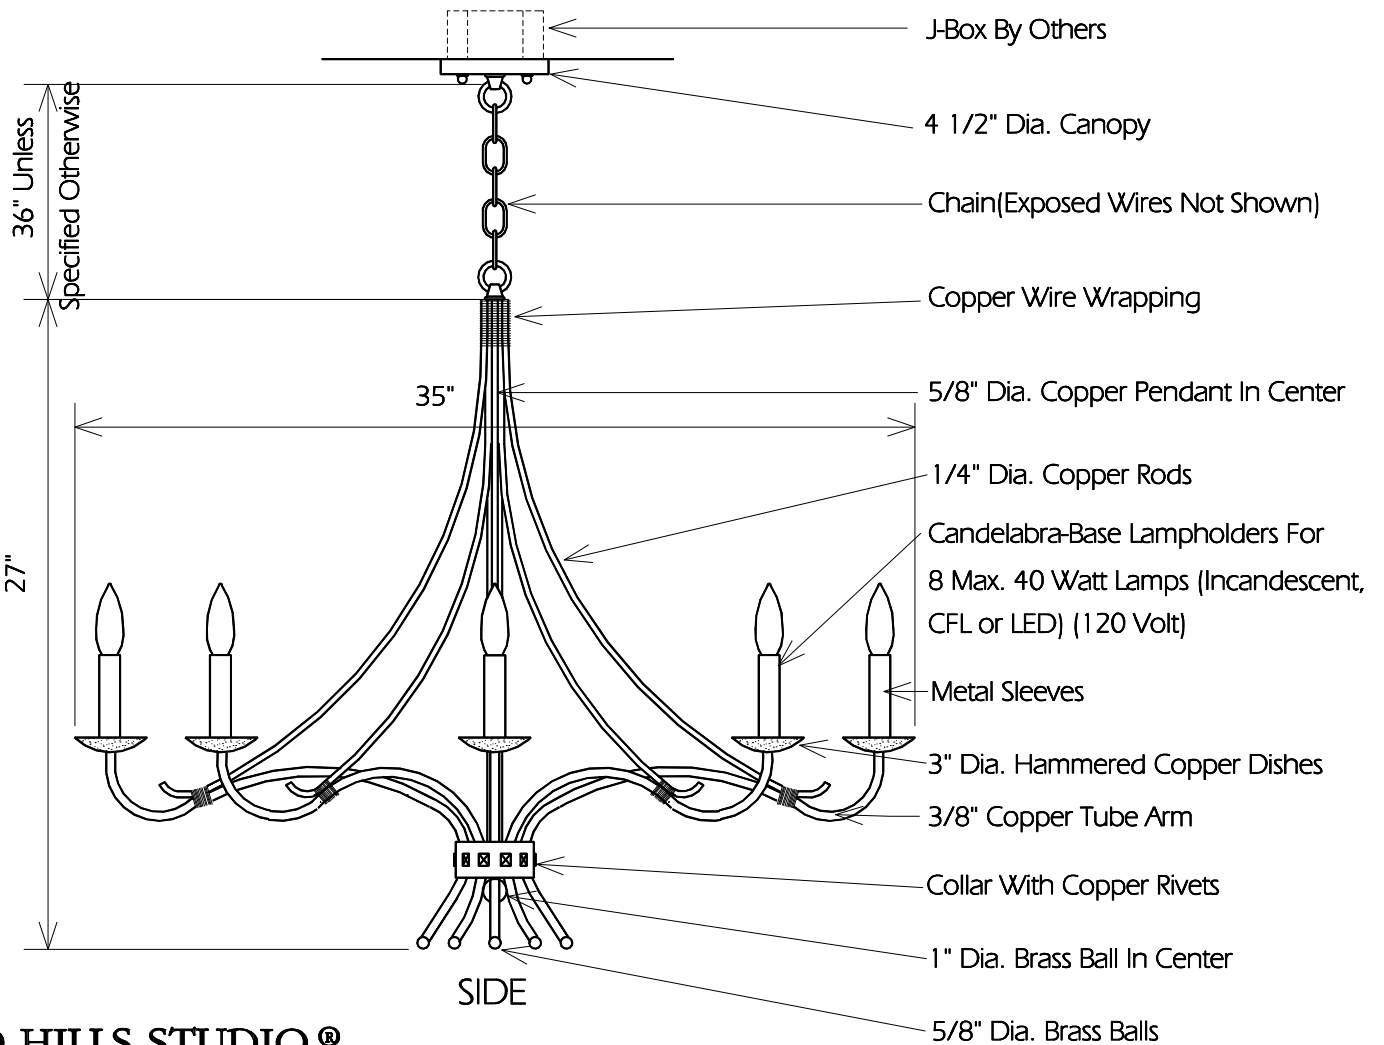

TOP
(Shown Half Size)

TWO HILLS STUDIO®

Fine Lighting & Decorative Metal Work www.twohillsstudio.com

2706 SOUTH LAMAR BOULEVARD AUSTIN, TEXAS 78704 512-707-7571 FAX 512-707-7524

CHANDELIER CCH10

Fixture Is Appropriate For:

- Wet Locations As Shown
- Wet Locations With Glass Or Solid Top Added
- Damp Locations As Shown
- Dry Locations As Shown
- U.L. Approved