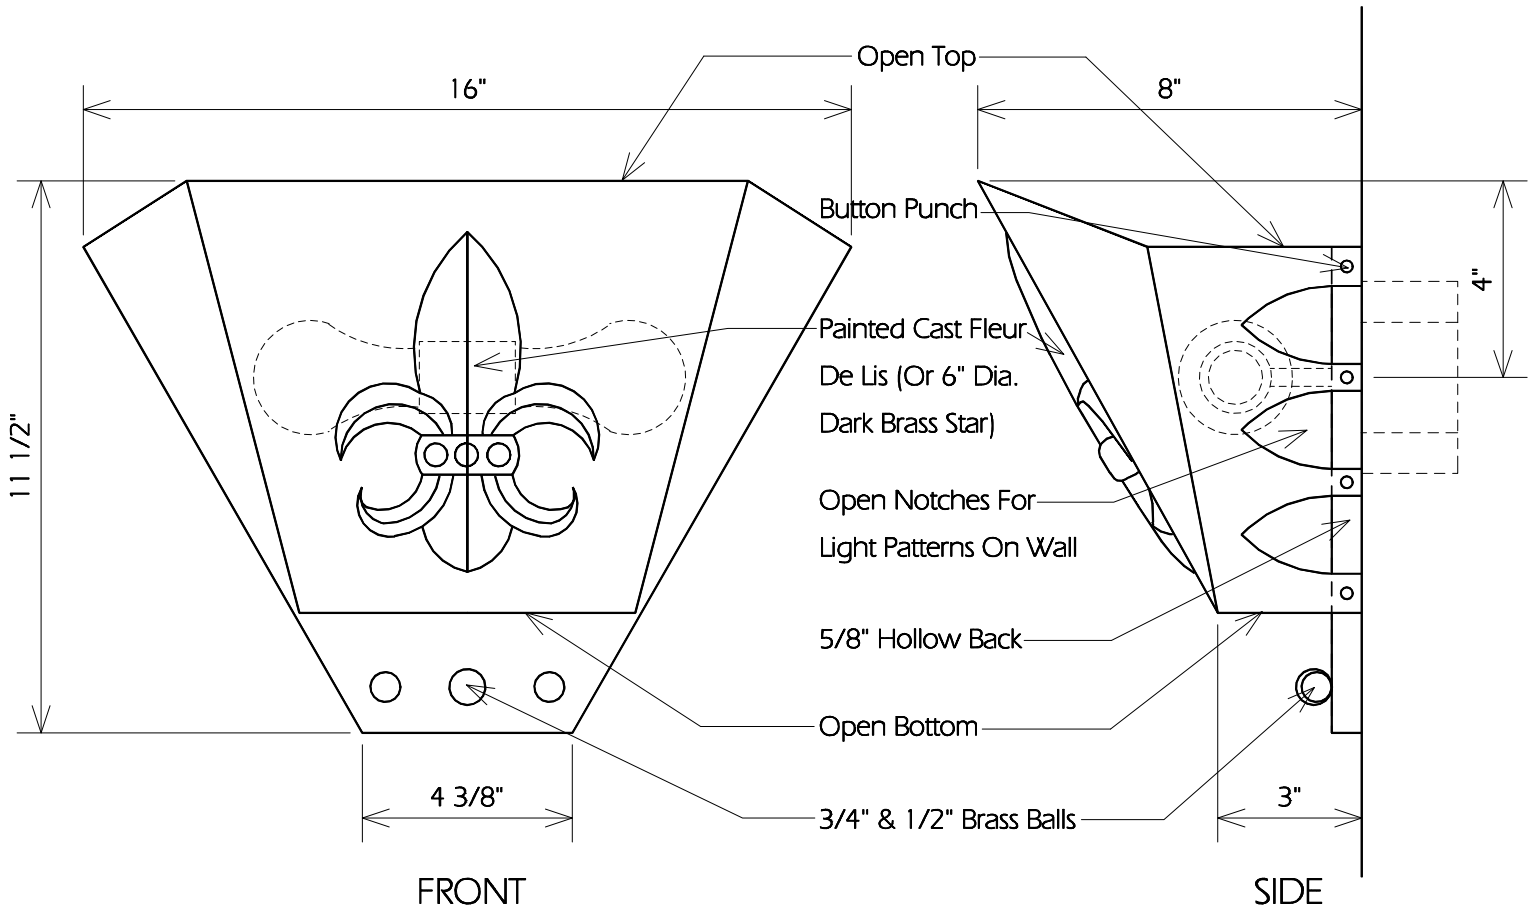

TOP

TWO HILLS STUDIO®

Fine Lighting & Decorative Metal Work www.twohillsstudio.com

2706 SOUTH LAMAR BOULEVARD AUSTIN, TEXAS 78704 512-707-7571 FAX 512-707-7524

WALL SCONCE VLS7

Fixture Is Appropriate For:

- ___ Wet Locations As Shown
- ___ Wet Locations With Glass Or Solid Top Added
- Damp Locations As Shown
- Dry Locations As Shown
- U.L. Approved