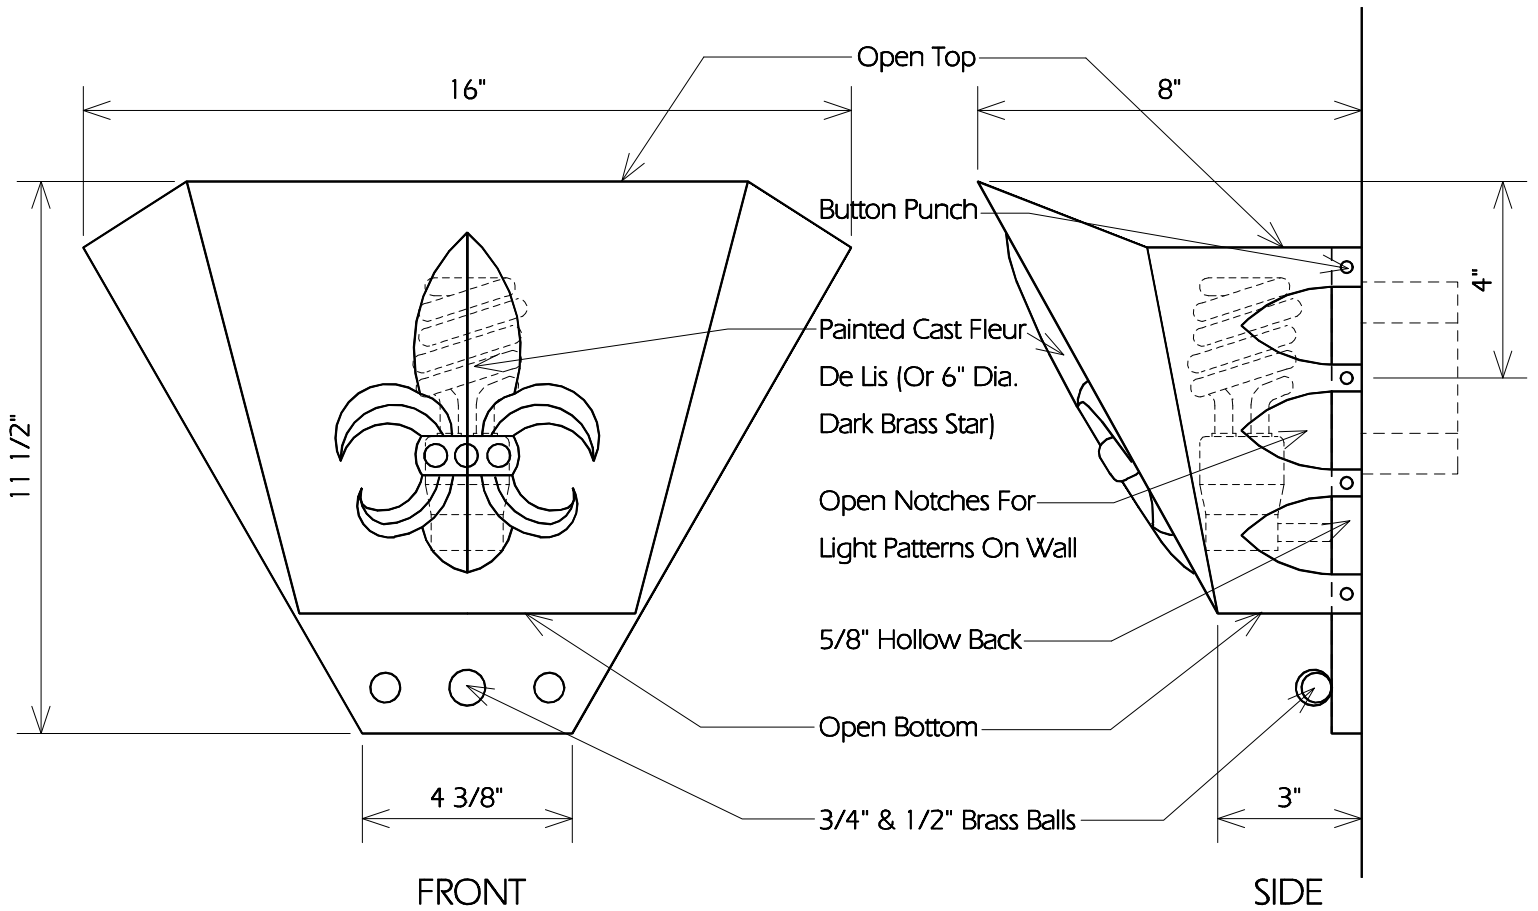

TOP

TWO HILLS STUDIO®

Fine Lighting & Decorative Metal Work www.twohillsstudio.com

2706 SOUTH LAMAR BOULEVARD AUSTIN, TEXAS 78704 512-707-7571 FAX 512-707-7524

WALL SCONCE VLS7

Fixture Is Appropriate For:

- ☐ Wet Locations As Shown
- ☐ Wet Locations With Glass Or Solid Top Added
- ☐ Damp Locations As Shown
- ☐ Dry Locations As Shown
- ☐ U.L. Approved