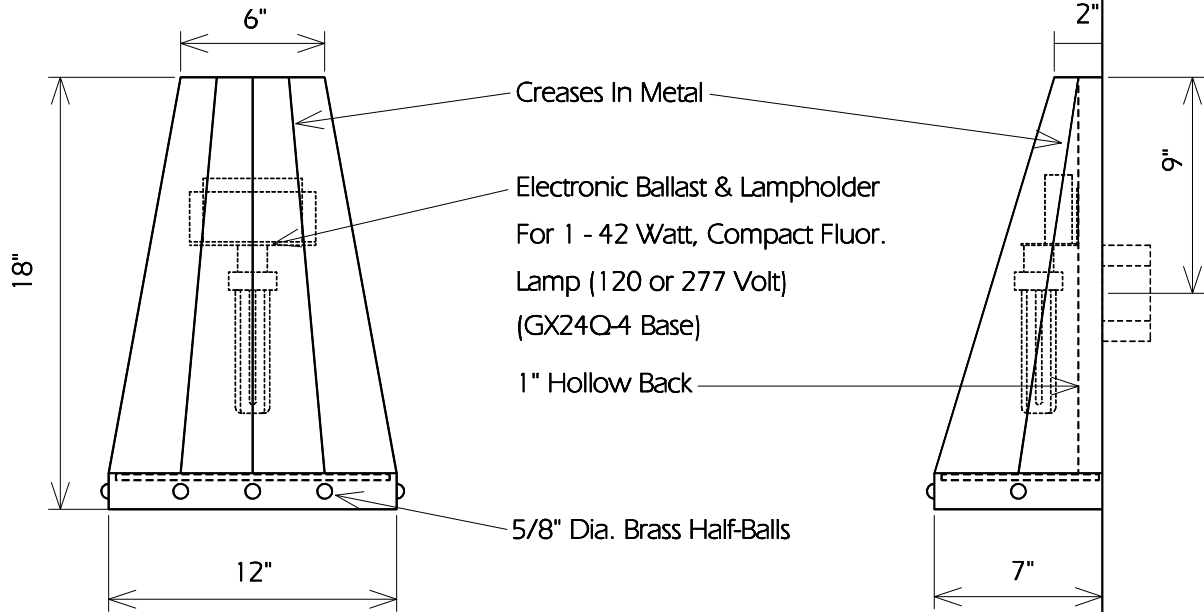

TOP

FRONT

SIDE

BOTTOM

This Fixture Is Full Cut-Off & Fully Shielded

TWO HILLS STUDIO®

Fine Lighting & Decorative Metal Work www.twohillsstudio.com

2706 SOUTH LAMAR BOULEVARD AUSTIN, TEXAS 78704 512-707-7571 FAX 512-707-7524

WALL SCONCE DL8

Fixture Is Appropriate For:

- Wet Locations As Shown
- Damp Locations As Shown
- Dry Locations As Shown
- U.L. Approved