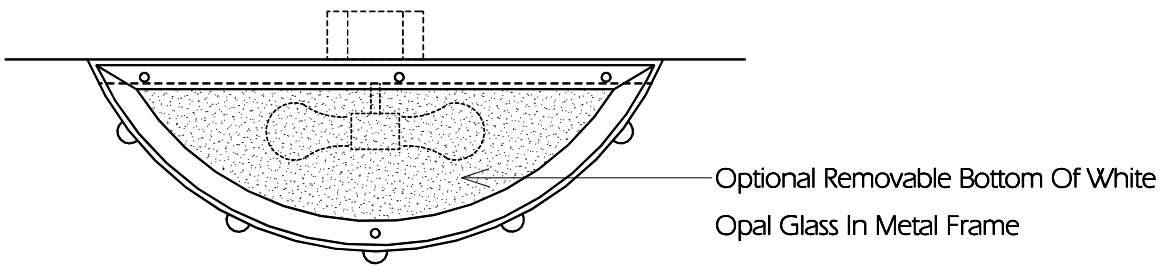

BOTTOM

This Fixture Is Full Cut-Off & Fully Shielded

TWO HILLS STUDIO®

Fine Lighting & Decorative Metal Work www.twohillsstudio.com

2706 SOUTH LAMAR BOULEVARD AUSTIN, TEXAS 78704 512-707-7571 FAX 512-707-7524

WALL SCONCE DL7

Fixture Is Appropriate For:

- Wet Locations As Shown
- Damp Locations As Shown
- Dry Locations As Shown
- U.L. Approved