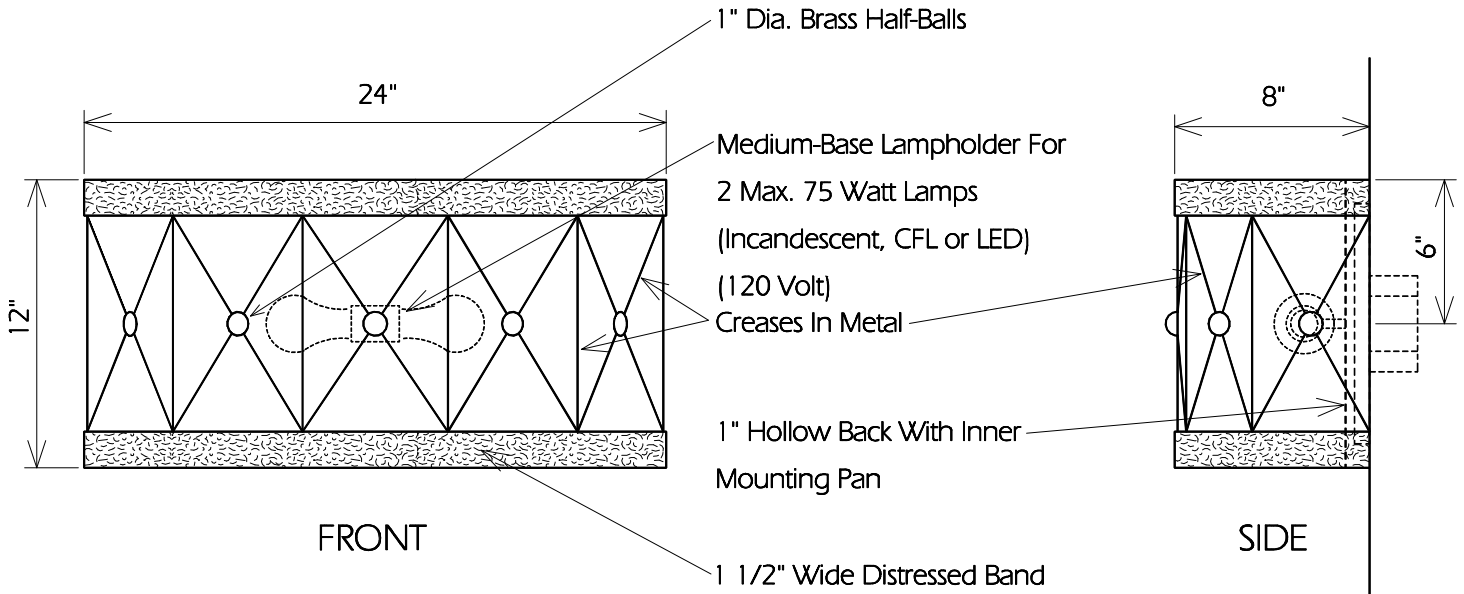

TOP

FRONT

SIDE

BOTTOM

This Fixture Is Full Cut-Off & Fully Shielded

TWO HILLS STUDIO®

Fine Lighting & Decorative Metal Work www.twohillsstudio.com

2706 SOUTH LAMAR BOULEVARD AUSTIN, TEXAS 78704 512-707-7571 FAX 512-707-7524

WALL SCONCE DL7

Fixture Is Appropriate For:

- Wet Locations As Shown
- Damp Locations As Shown
- Dry Locations As Shown
- U.L. Approved