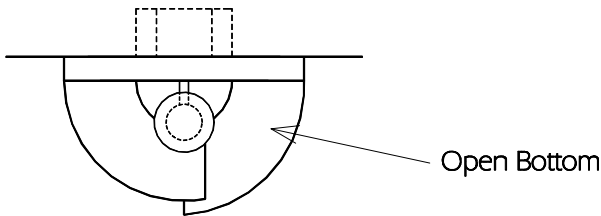

BOTTOM

This Fixture Is Full Cut-Off & Fully Shielded

TWO HILLS STUDIO®

Fine Lighting & Decorative Metal Work www.twohillsstudio.com

2706 SOUTH LAMAR BOULEVARD AUSTIN, TEXAS 78704 512-707-7571 FAX 512-707-7524

WALL SCONCE DL19

Fixture Is Appropriate For:

- Wet Locations As Shown
- Damp Locations As Shown
- Dry Locations As Shown
- U.L. Approved