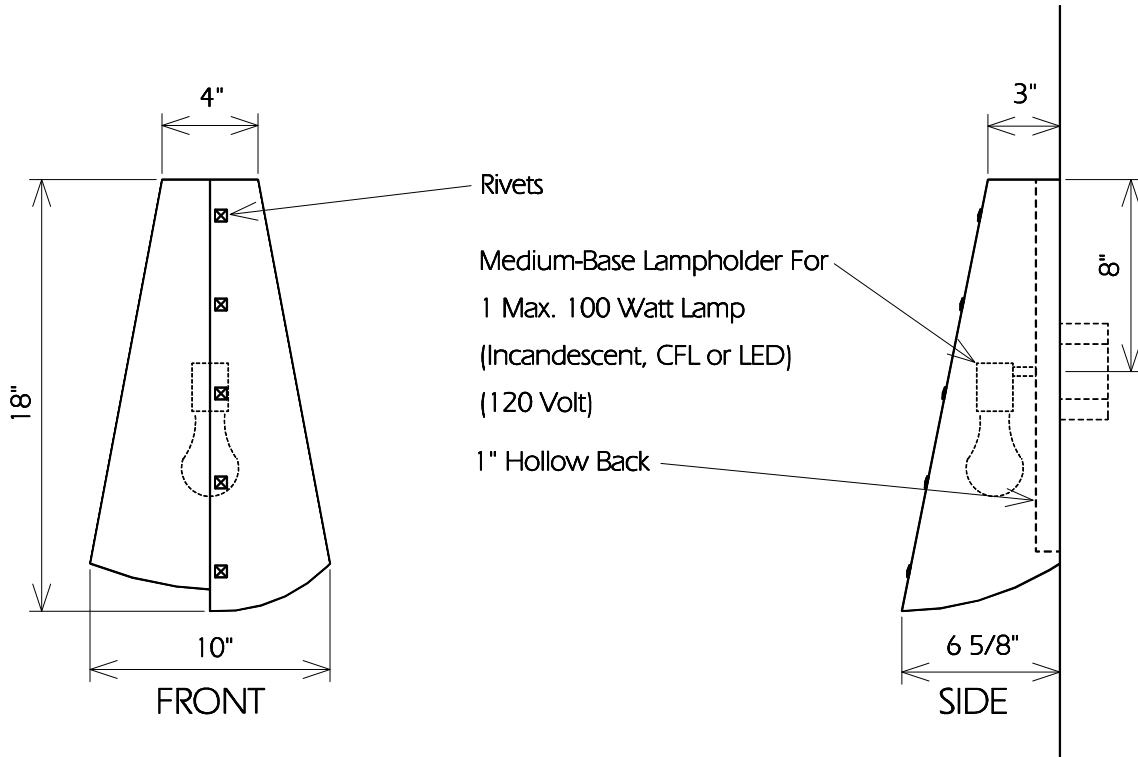

BOTTOM

This Fixture Is Full Cut-Off & Fully Shielded

TWO HILLS STUDIO®

Fine Lighting & Decorative Metal Work www.twohillsstudio.com

2706 SOUTH LAMAR BOULEVARD AUSTIN, TEXAS 78704 512-707-7571 FAX 512-707-7524

WALL SCONCE DL19

Fixture Is Appropriate For:

- Wet Locations As Shown
- Damp Locations As Shown
- Dry Locations As Shown
- U.L. Approved