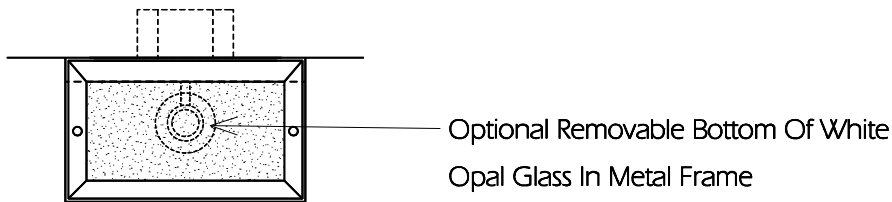

BOTTOM

This Fixture Is Full Cut-Off & Fully Shielded

TWO HILLS STUDIO®

Fine Lighting & Decorative Metal Work www.twohillsstudio.com

2706 SOUTH LAMAR BOULEVARD AUSTIN, TEXAS 78704 512-707-7571 FAX 512-707-7524

WALL SCONCE DL18

Fixture Is Appropriate For:

- ☒ Wet Locations As Shown
- ☒ Damp Locations As Shown
- ☒ Dry Locations As Shown
- ☒ U.L. Approved