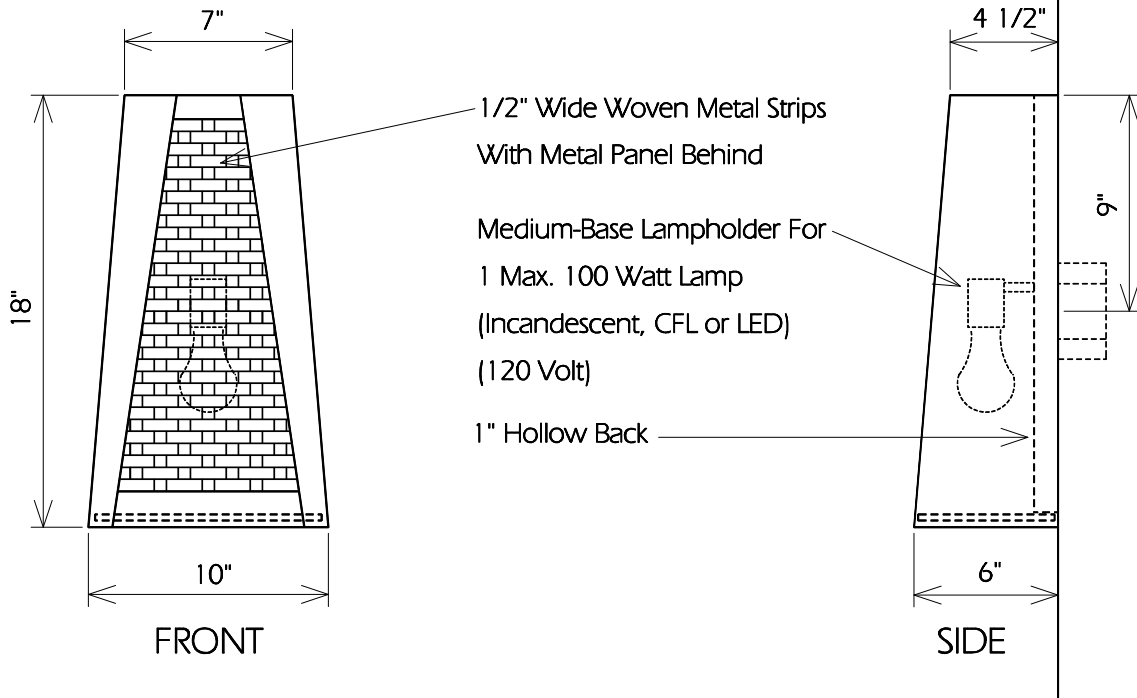

TOP

FRONT

SIDE

BOTTOM

This Fixture Is Full Cut-Off & Fully Shielded

TWO HILLS STUDIO®

Fine Lighting & Decorative Metal Work www.twohillsstudio.com

2706 SOUTH LAMAR BOULEVARD AUSTIN, TEXAS 78704 512-707-7571 FAX 512-707-7524

WALL SCONCE DL18

Fixture Is Appropriate For:

- ☒ Wet Locations As Shown
- ☒ Damp Locations As Shown
- ☒ Dry Locations As Shown
- ☒ U.L. Approved