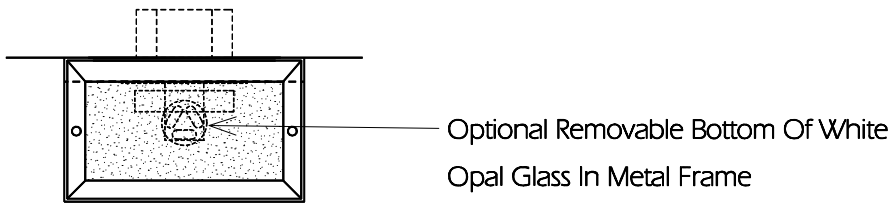

BOTTOM

This Fixture Is Full Cut-Off & Fully Shielded

TWO HILLS STUDIO®

Fine Lighting & Decorative Metal Work www.twohillsstudio.com

2706 SOUTH LAMAR BOULEVARD AUSTIN, TEXAS 78704 512-707-7571 FAX 512-707-7524

WALL SCONCE DL18

Fixture Is Appropriate For:

- ☒ Wet Locations As Shown
- ☒ Damp Locations As Shown
- ☒ Dry Locations As Shown
- ☒ U.L. Approved