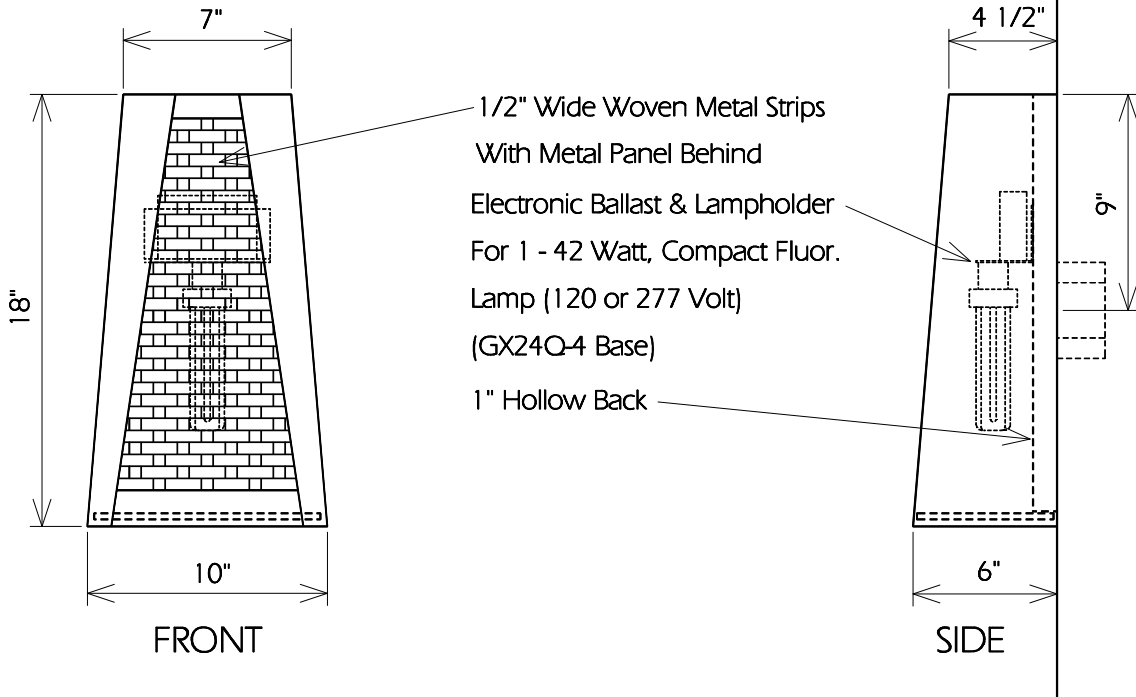

BOTTOM

This Fixture Is Full Cut-Off & Fully Shielded

TWO HILLS STUDIO®

Fine Lighting & Decorative Metal Work www.twohillsstudio.com

2706 SOUTH LAMAR BOULEVARD AUSTIN, TEXAS 78704 512-707-7571 FAX 512-707-7524

WALL SCONCE DL18

Fixture Is Appropriate For:

- ☒ Wet Locations As Shown
- ☒ Damp Locations As Shown
- ☒ Dry Locations As Shown
- ☒ U.L. Approved