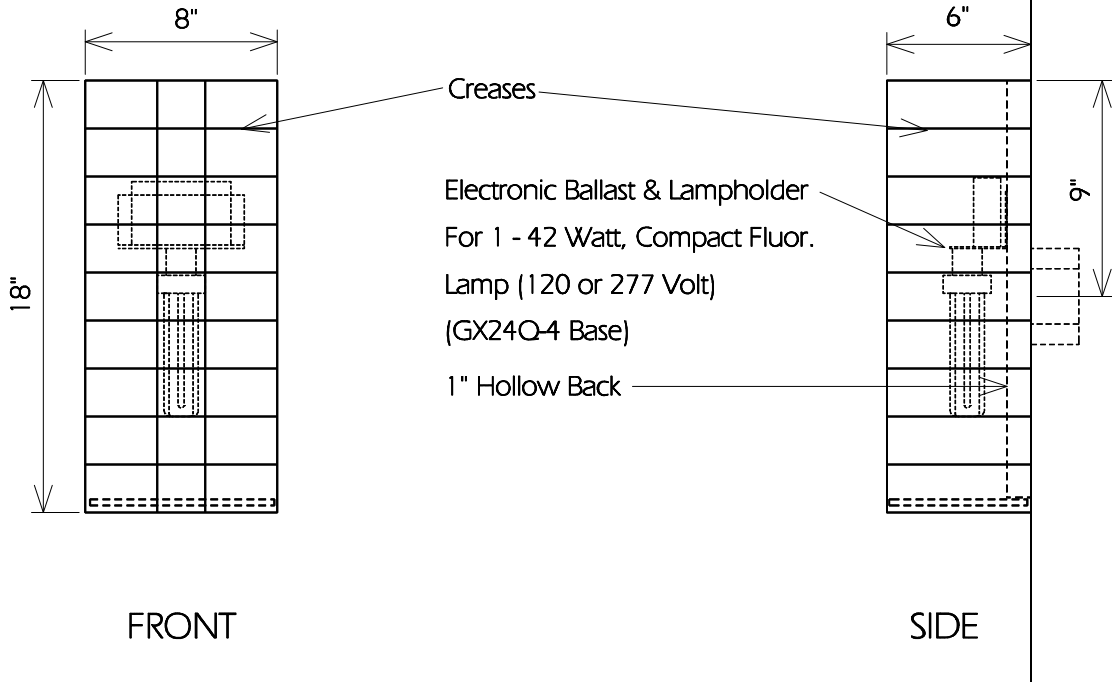

TOP

FRONT

SIDE

BOTTOM

This Fixture Is Full Cut-Off & Fully Shielded

**TWO HILLS STUDIO®**

Fine Lighting & Decorative Metal Work [www.twohillsstudio.com](http://www.twohillsstudio.com)

2706 SOUTH LAMAR BOULEVARD AUSTIN, TEXAS 78704 512-707-7571 FAX 512-707-7524

**WALL SCONCE DL15**

Fixture Is Appropriate For:

- Wet Locations As Shown
- Damp Locations As Shown
- Dry Locations As Shown
- U.L. Approved