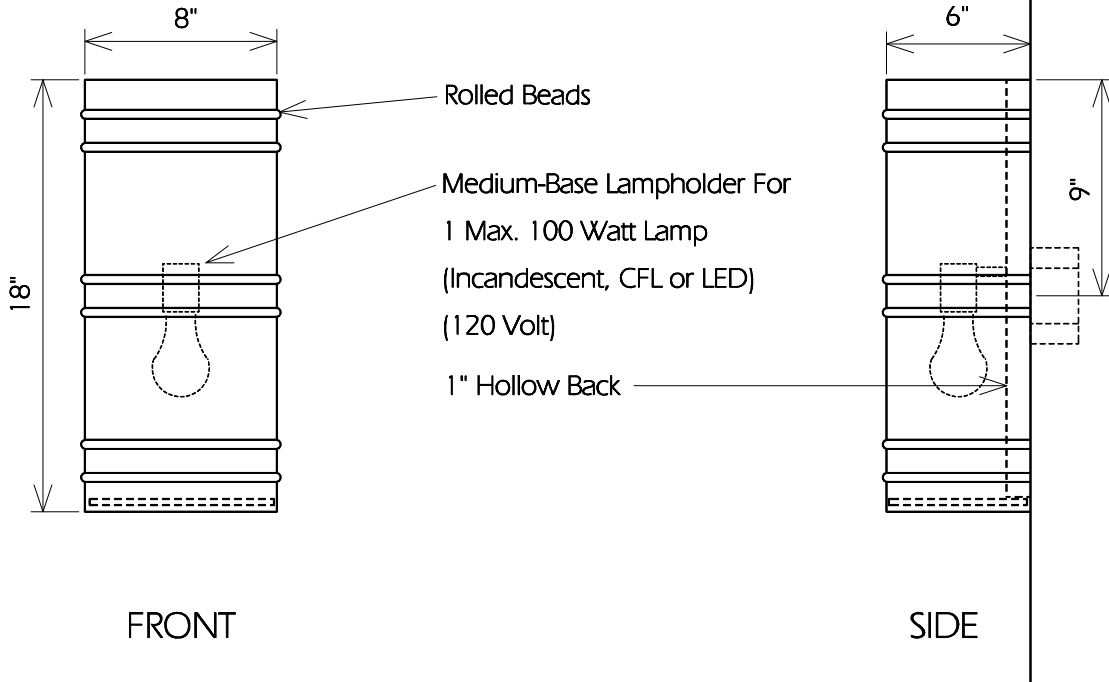

TOP

FRONT

SIDE

BOTTOM

This Fixture Is Full Cut-Off & Fully Shielded

TWO HILLS STUDIO®

Fine Lighting & Decorative Metal Work www.twohillsstudio.com

2706 SOUTH LAMAR BOULEVARD AUSTIN, TEXAS 78704 512-707-7571 FAX 512-707-7524

WALL SCONCE DL14

Fixture Is Appropriate For:

- Wet Locations As Shown
- Damp Locations As Shown
- Dry Locations As Shown
- U.L. Approved