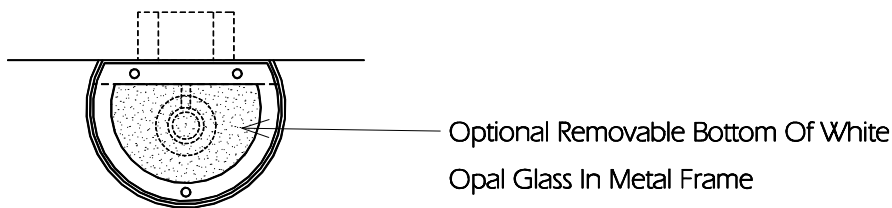

BOTTOM

This Fixture Is Full Cut-Off & Fully Shielded

TWO HILLS STUDIO®

Fine Lighting & Decorative Metal Work www.twohillsstudio.com

2706 SOUTH LAMAR BOULEVARD AUSTIN, TEXAS 78704 512-707-7571 FAX 512-707-7524

WALL SCONCE DL14

Fixture Is Appropriate For:

- Wet Locations As Shown
- Damp Locations As Shown
- Dry Locations As Shown
- U.L. Approved