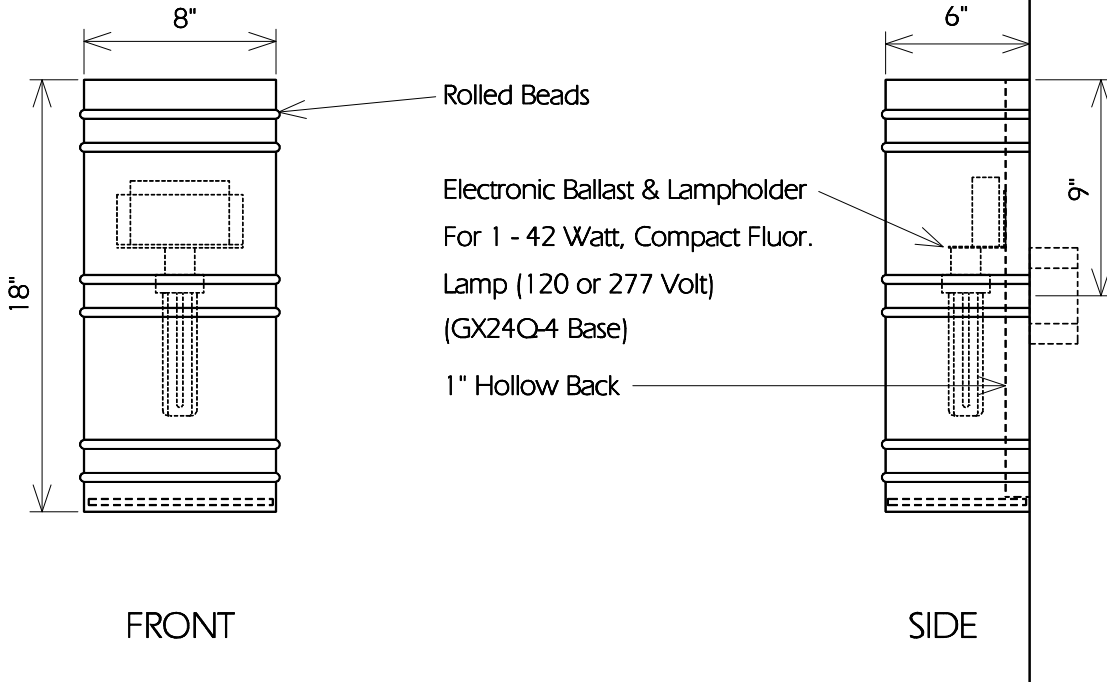

TOP

FRONT

SIDE

BOTTOM

This Fixture Is Full Cut-Off & Fully Shielded

TWO HILLS STUDIO®

Fine Lighting & Decorative Metal Work www.twohillsstudio.com

2706 SOUTH LAMAR BOULEVARD AUSTIN, TEXAS 78704 512-707-7571 FAX 512-707-7524

WALL SCONCE DL14

Fixture Is Appropriate For:

- Wet Locations As Shown
- Damp Locations As Shown
- Dry Locations As Shown
- U.L. Approved