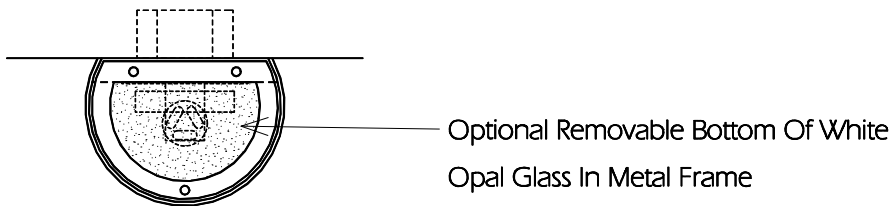

BOTTOM

This Fixture Is Full Cut-Off & Fully Shielded

TWO HILLS STUDIO®

Fine Lighting & Decorative Metal Work www.twohillsstudio.com

2706 SOUTH LAMAR BOULEVARD AUSTIN, TEXAS 78704 512-707-7571 FAX 512-707-7524

WALL SCONCE DL14

Fixture Is Appropriate For:

- ☐ Wet Locations As Shown
- ☐ Damp Locations As Shown
- ☐ Dry Locations As Shown
- ☐ U.L. Approved