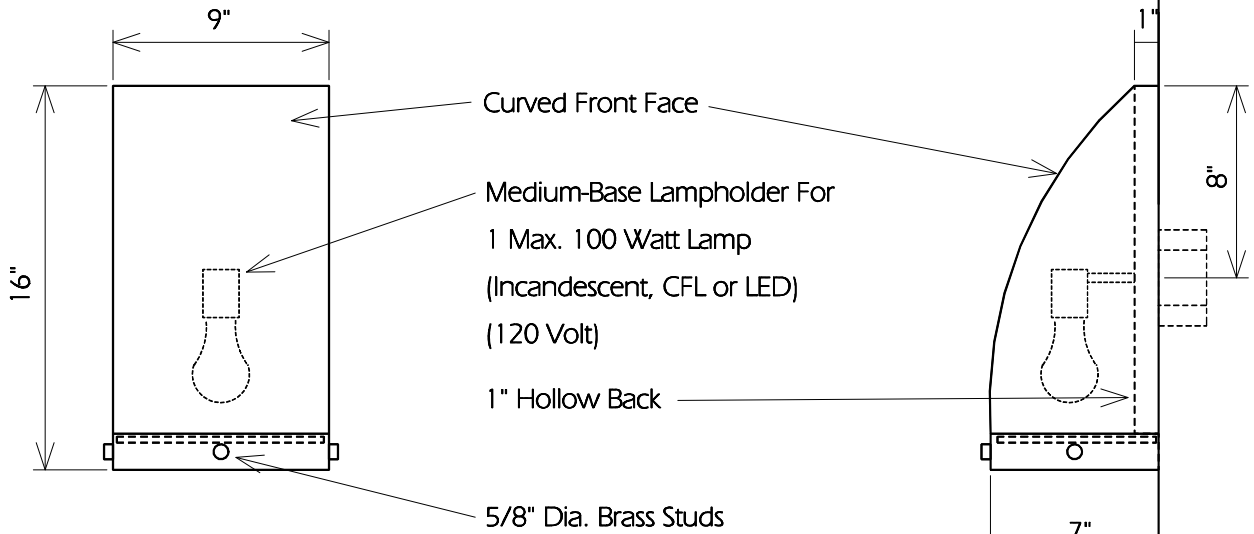

FRONT

SIDE

BOTTOM

This Fixture Is Full Cut-Off & Fully Shielded

TWO HILLS STUDIO®

Fine Lighting & Decorative Metal Work www.twohillsstudio.com

2706 SOUTH LAMAR BOULEVARD AUSTIN, TEXAS 78704 512-707-7571 FAX 512-707-7524

WALL SCONCE DL12

Fixture Is Appropriate For:

- ☐ Wet Locations As Shown
- ☐ Damp Locations As Shown
- ☐ Dry Locations As Shown
- ☐ U.L. Approved