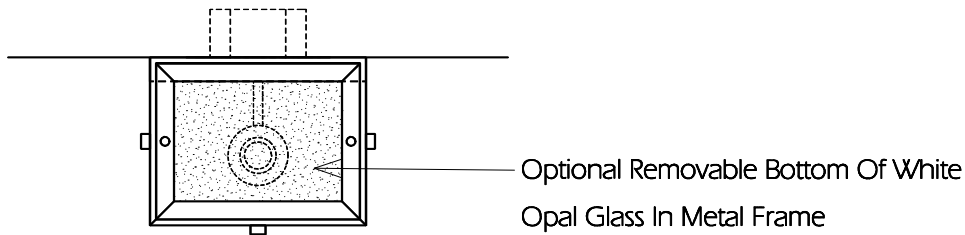

BOTTOM

This Fixture Is Full Cut-Off & Fully Shielded

TWO HILLS STUDIO®

Fine Lighting & Decorative Metal Work www.twohillsstudio.com

2706 SOUTH LAMAR BOULEVARD AUSTIN, TEXAS 78704 512-707-7571 FAX 512-707-7524

WALL SCONCE DL12

Fixture Is Appropriate For:

- ☐ Wet Locations As Shown
- ☐ Damp Locations As Shown
- ☐ Dry Locations As Shown
- ☐ U.L. Approved