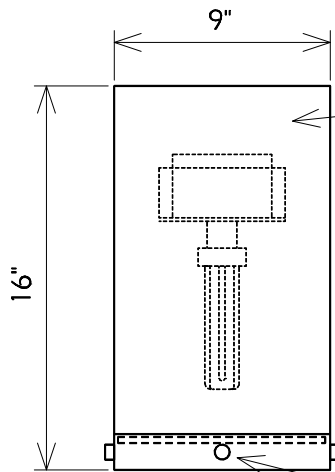

TOP

FRONT

Curved Front Face

Electronic Ballast & Lampholder
For 1 - 42 Watt, Compact Fluor.
Lamp (120 or 277 Volt)
(GX24Q-4 Base)

1" Hollow Back

5/8" Dia. Brass Studs

SIDE

BOTTOM

This Fixture Is Full Cut-Off & Fully Shielded

TWO HILLS STUDIO®

Fine Lighting & Decorative Metal Work www.twohillsstudio.com

2706 SOUTH LAMAR BOULEVARD AUSTIN, TEXAS 78704 512-707-7571 FAX 512-707-7524

WALL SCONCE DL12