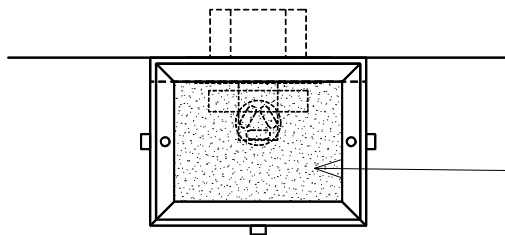

TOP

FRONT

Curved Front Face

Electronic Ballast & Lampholder
For 1 - 42 Watt, Compact Fluor.
Lamp (120 or 277 Volt)
(GX24Q-4 Base)

1" Hollow Back

5/8" Dia. Brass Studs

SIDE

BOTTOM