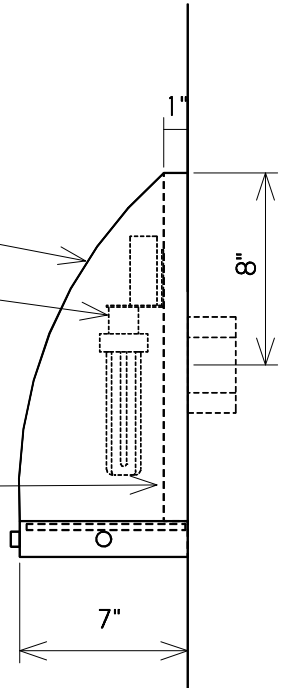

TOP

FRONT

Curved Front Face

Electronic Ballast & Lampholder
For 1 - 42 Watt, Compact Fluor.
Lamp (120 or 277 Volt)
(GX24Q-4 Base)

1" Hollow Back

5/8" Dia. Brass Studs

SIDE

BOTTOM

This Fixture Is Full Cut-Off & Fully Shielded

TWO HILLS STUDIO®

Fine Lighting & Decorative Metal Work www.twohillsstudio.com

2706 SOUTH LAMAR BOULEVARD AUSTIN, TEXAS 78704 512-707-7571 FAX 512-707-7524

WALL SCONCE DL12