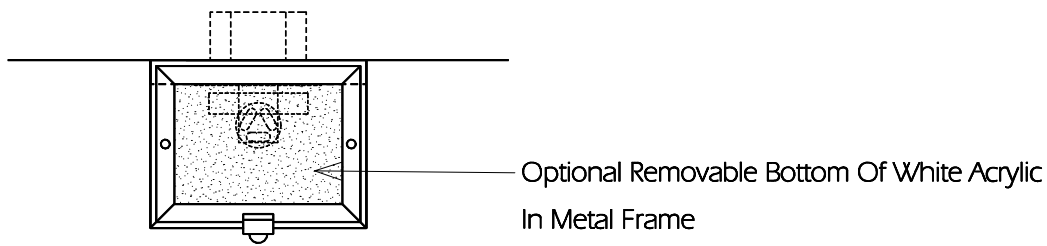

BOTTOM

This Fixture Is Full Cut-Off & Fully Shielded

TWO HILLS STUDIO®

Fine Lighting & Decorative Metal Work www.twohillsstudio.com

2706 SOUTH LAMAR BOULEVARD AUSTIN, TEXAS 78704 512-707-7571 FAX 512-707-7524

WALL SCONCE DL10

Fixture Is Appropriate For:

- ☒ Wet Locations As Shown
- ☒ Damp Locations As Shown
- ☒ Dry Locations As Shown
- ☒ U.L. Approved