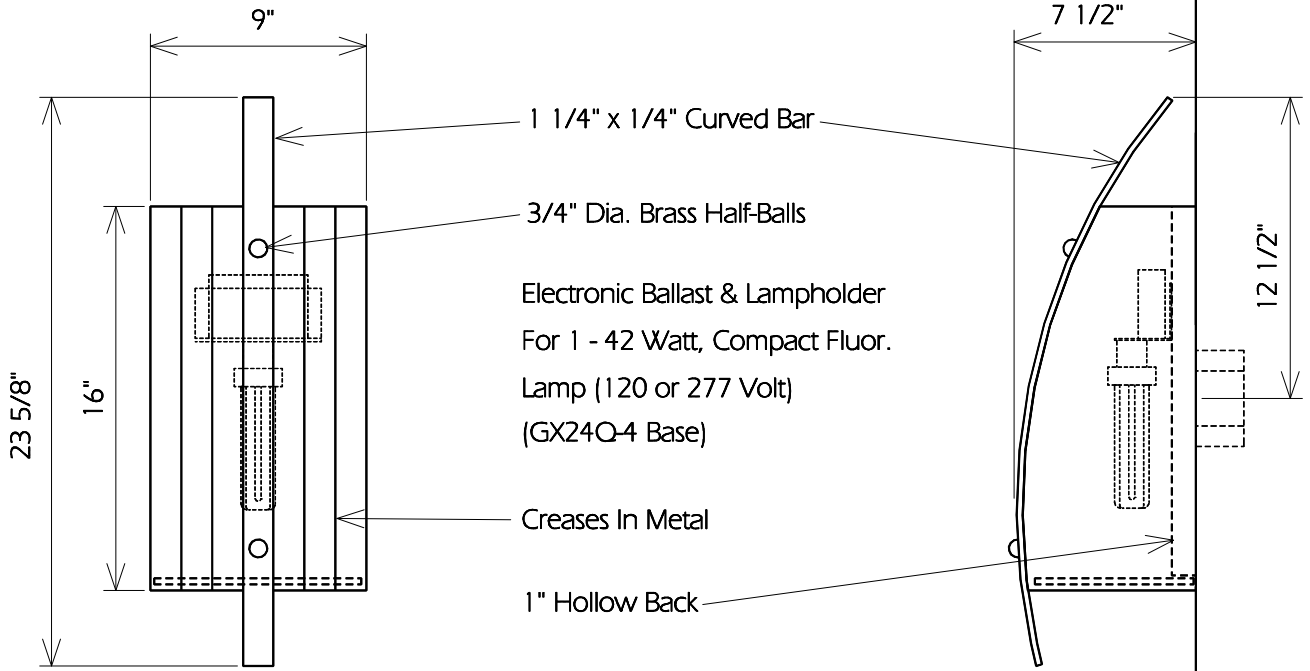

TOP

FRONT

SIDE

BOTTOM

This Fixture Is Full Cut-Off & Fully Shielded

**TWO HILLS STUDIO®**

Fine Lighting & Decorative Metal Work [www.twohillsstudio.com](http://www.twohillsstudio.com)

2706 SOUTH LAMAR BOULEVARD AUSTIN, TEXAS 78704 512-707-7571 FAX 512-707-7524

**WALL SCONCE DL10**

Fixture Is Appropriate For:

- Wet Locations As Shown
- Damp Locations As Shown
- Dry Locations As Shown
- U.L. Approved