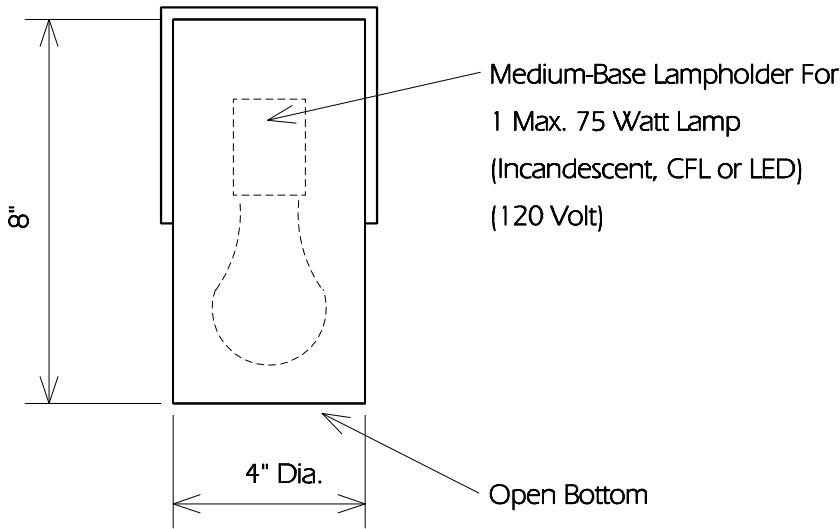

FRONT

SIDE

TWO HILLS STUDIO®

Fine Lighting & Decorative Metal Work www.twohillsstudio.com

2706 SOUTH LAMAR BOULEVARD AUSTIN, TEXAS 78704 512-707-7571 FAX 512-707-7524

WALL SCONCE CWS51

Fixture Is Appropriate For:

- Wet Locations As Shown
- Wet Locations With Glass Or Solid Top Added
- Damp Locations As Shown
- Dry Locations As Shown
- U.L. Approved