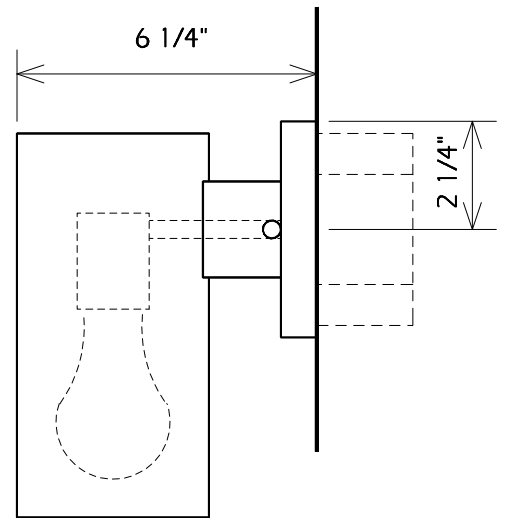

SIDE

TWO HILLS STUDIO®

Fine Lighting & Decorative Metal Work www.twohillsstudio.com

2706 SOUTH LAMAR BOULEVARD AUSTIN, TEXAS 78704 512-707-7571 FAX 512-707-7524

WALL SCONCE CWS51

Fixture Is Appropriate For:

- Wet Locations As Shown
- Wet Locations With Glass Or Solid Top Added
- Damp Locations As Shown
- Dry Locations As Shown
- U.L. Approved