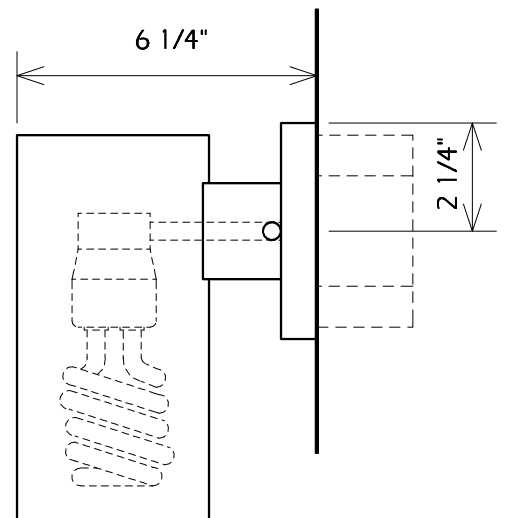

TOP

FRONT

SIDE

TWO HILLS STUDIO®

Fine Lighting & Decorative Metal Work www.twohillsstudio.com

2706 SOUTH LAMAR BOULEVARD AUSTIN, TEXAS 78704 512-707-7571 FAX 512-707-7524

WALL SCONCE CWS51

Fixture Is Appropriate For:

- Wet Locations As Shown
- Wet Locations With Glass Or Solid Top Added
- Damp Locations As Shown
- Dry Locations As Shown
- U.L. Approved