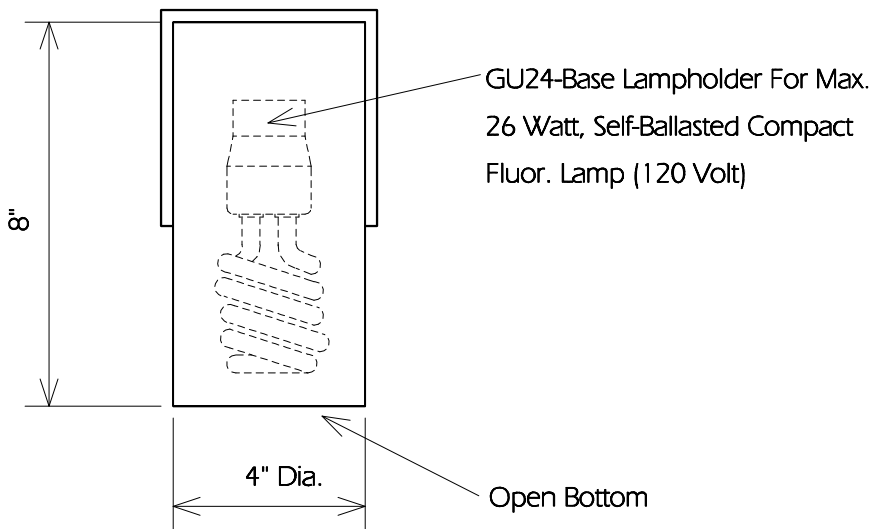

TOP

FRONT

SIDE

TWO HILLS STUDIO®

Fine Lighting & Decorative Metal Work www.twohillsstudio.com

2706 SOUTH LAMAR BOULEVARD AUSTIN, TEXAS 78704 512-707-7571 FAX 512-707-7524

WALL SCONCE CWS51

Fixture Is Appropriate For:

- Wet Locations As Shown
- Wet Locations With Glass Or Solid Top Added
- Damp Locations As Shown
- Dry Locations As Shown
- U.L. Approved