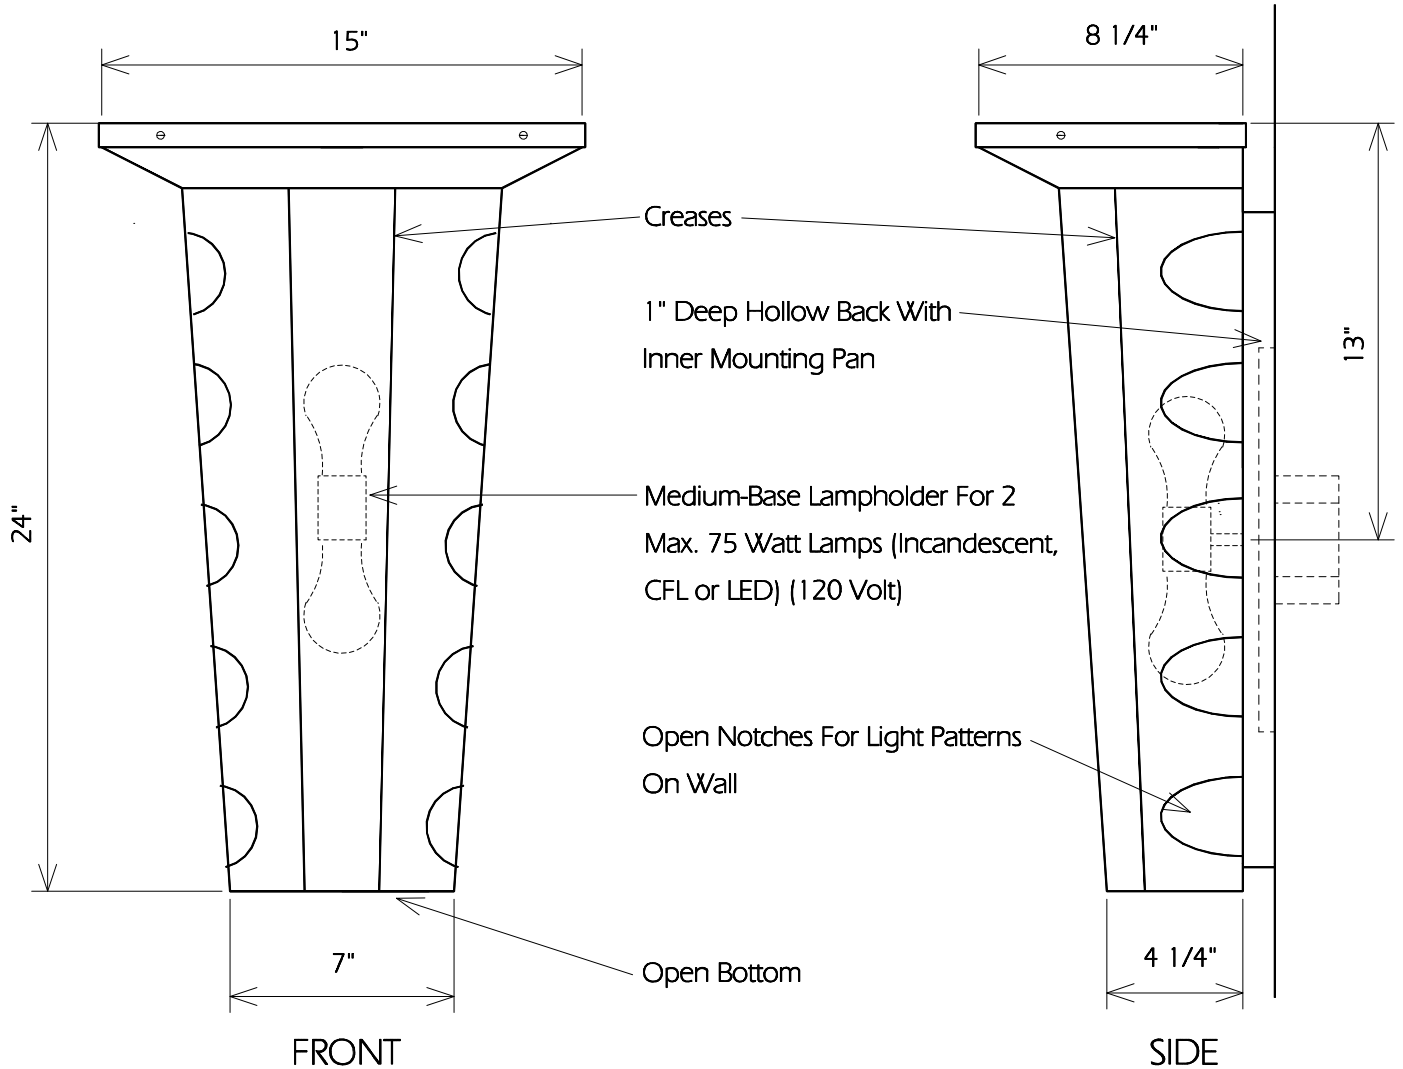

TOP

Removable Clear Glass Top Shown
In Metal Frame For Wet Locations
(Open Top For Dry or Damp Locations)

TWO HILLS STUDIO®

Fine Lighting & Decorative Metal Work www.twohillsstudio.com

2706 SOUTH LAMAR BOULEVARD AUSTIN, TEXAS 78704 512-707-7571 FAX 512-707-7524

WALL SCONCE CWS4

Fixture Is Appropriate For:

- Wet Locations As Shown
- Wet Locations With Glass Or Solid Top Added
- Damp Locations As Shown
- Dry Locations As Shown
- U.L. Approved